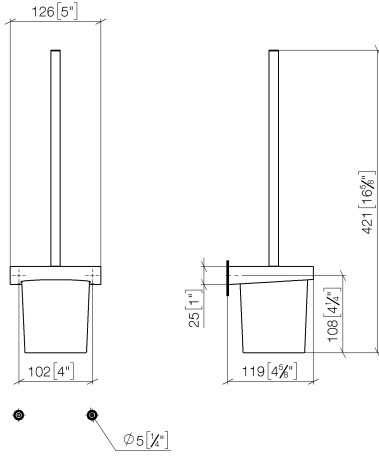

Toilet brush set wall model - Brushed Chrome

CL.1

83 900 970

- crystal glass
- brush, matte black
- width 126mm
- height 415 mm
- 120mm projection

Fits: CL.1, LISSÉ, META

	Brushed Chrome	83 900 970-93
	Chrome	83 900 970-00
	Brushed Platinum	83 900 970-06
	Dark Chrome	83 900 970-19
	Light Gold	83 900 970-26
	Brushed Light Gold	83 900 970-27
	Brushed Durabronze (23kt Gold)	83 900 970-28
	Matte Black	83 900 970-33
	Brushed Bronze	83 900 970-42
	Brushed Champagne (22kt Gold)	83 900 970-46
	Champagne (22kt Gold)	83 900 970-47
	Brushed Dark Platinum	83 900 970-99

83 900 970

mm [inches]

83 900 970

**Product version from 7/1/2023**

Parts for other finishes can be found here: [Chrome](#)

## Toilet brush set wall model - Brushed Chrome

CL.1

83 900 970

#### Product version from 7/1/2023

No.	Item Number	Name	Quantity used	Delivery time
	90 20 97 507 00-93	handle	9	20