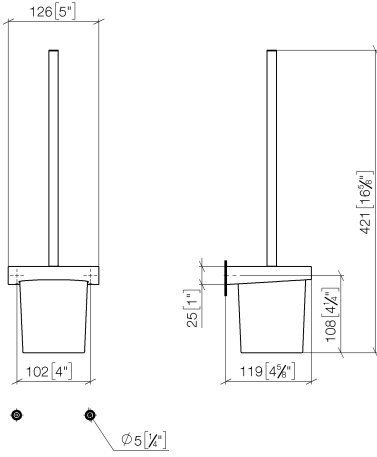

Toilet brush set wall model - Brushed Dark Platinum

CL.1

83 900 970

- crystal glass
- brush, matte black
- width 126mm
- height 415 mm
- 120mm projection

Fits: CL.1, LISSÉ, META

	Brushed Dark Platinum	83 900 970-99
	Chrome	83 900 970-00
	Brushed Platinum	83 900 970-06
	Dark Chrome	83 900 970-19
	Light Gold	83 900 970-26
	Brushed Light Gold	83 900 970-27
	Brushed Durabronze (23kt Gold)	83 900 970-28
	Matte Black	83 900 970-33
	Brushed Bronze	83 900 970-42
	Brushed Champagne (22kt Gold)	83 900 970-46
	Champagne (22kt Gold)	83 900 970-47
	Brushed Chrome	83 900 970-93

83 900 970

mm [inches]

83 900 970

Product version from 7/1/2023

Parts for other finishes can be found here: [Chrome](#)

Toilet brush set wall model - Brushed Dark Platinum

CL.1

83 900 970

Spare parts list

Product version from 7/1/2023

No.	Item Number	Name	Quantity used	Delivery time
	90 20 97 507 00-99	handle	9	30