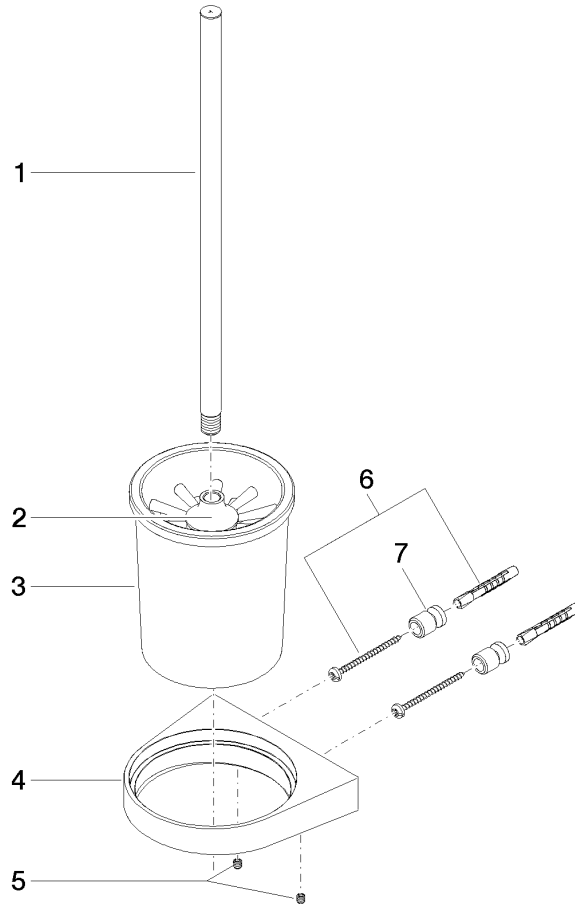

Toilet brush set wall model - Brushed Dark Platinum

CL.1

83 900 970

- crystal glass
- brush, matte black
- width 126mm
- height 415 mm
- 120mm projection

Fits: CL.1, LISSÉ, META

	Brushed Dark Platinum	83 900 970-99
	Chrome	83 900 970-00
	Brushed Platinum	83 900 970-06
	Dark Chrome	83 900 970-19
	Light Gold	83 900 970-26
	Brushed Light Gold	83 900 970-27
	Brushed Durabronze (23kt Gold)	83 900 970-28
	Matte Black	83 900 970-33
	Brushed Bronze	83 900 970-42
	Brushed Champagne (22kt Gold)	83 900 970-46
	Champagne (22kt Gold)	83 900 970-47
	Brushed Chrome	83 900 970-93

83 900 970

mm [inches]

83 900 970

Product version from 7/1/2023

Parts for other finishes can be found here: [Chrome](#)

Toilet brush set wall model - Brushed Dark Platinum

CL.1

83 900 970

Spare parts list

Product version from 7/1/2023

No.	Item Number	Name	Quantity used	Delivery time
	90 20 97 507 00-99	handle	9	30