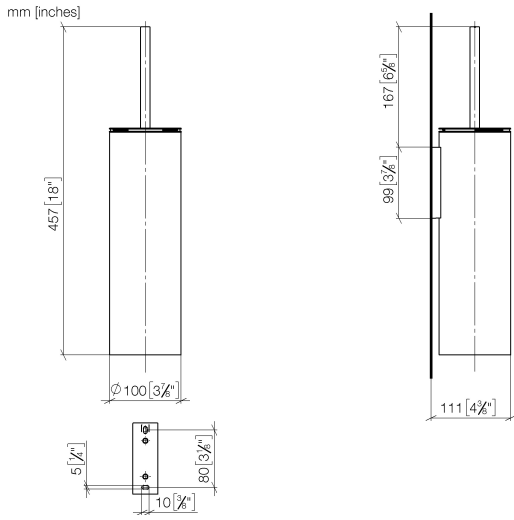

Toilet brush set wall model - Chrome

MADISON

83 910 979

- brush, matte black
- width 100mm
- height 456 mm
- 110mm projection

Fits: MADISON, MEM, TARA, CL.1, LISSÉ,
VAIA, META, CYO

	Chrome	83 910 979-00
	Brushed Platinum	83 910 979-06
	Platinum	83 910 979-08
	Dark Chrome	83 910 979-19
	Light Gold	83 910 979-26
	Brushed Light Gold	83 910 979-27
	Brushed Durabronze (23kt Gold)	83 910 979-28
	Matte Black	83 910 979-33
	Brushed Bronze	83 910 979-42
	Brushed Champagne (22kt Gold)	83 910 979-46
	Brushed Chrome	83 910 979-93
	Brushed Dark Platinum	83 910 979-99

83 910 979

83 910 979

Product version from 10/1/2023

Parts for other
finishes can be found
here: Brushed
Platinum

Toilet brush set wall model - Chrome

MADISON

83 910 979

Spare parts list

Product version from 10/1/2023

No.	Item Number	Name	Quantity used	Delivery time
	90 20 97 505 01-00	handle	8	10