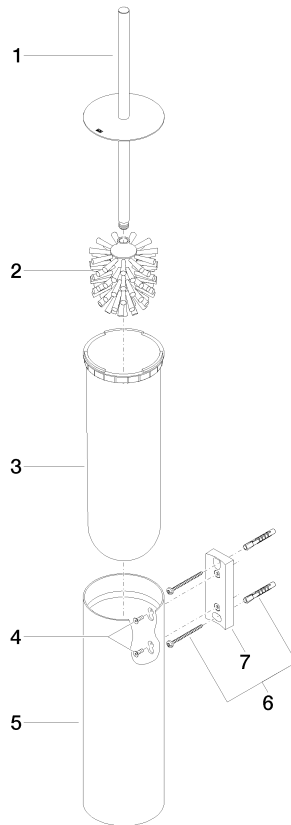

Toilet brush set wall model - Chrome

MADISON

83 910 979

- brush, matte black
- width 100mm
- height 456 mm
- 110mm projection

Fits: MADISON, MEM, TARA, CL.1, LISSÉ,
VAIA, META, CYO

	Chrome	83 910 979-00
	Brushed Platinum	83 910 979-06
	Platinum	83 910 979-08
	Dark Chrome	83 910 979-19
	Light Gold	83 910 979-26
	Brushed Light Gold	83 910 979-27
	Brushed Durabronze (23kt Gold)	83 910 979-28
	Matte Black	83 910 979-33
	Brushed Bronze	83 910 979-42
	Brushed Champagne (22kt Gold)	83 910 979-46
	Brushed Chrome	83 910 979-93
	Brushed Dark Platinum	83 910 979-99

83 910 979

83 910 979

Product version from 10/1/2023

Parts for other
finishes can be found
here: Brushed
Platinum

Toilet brush set wall model - Chrome

MADISON

83 910 979

Spare parts list

Product version from 10/1/2023

No.	Item Number	Name	Quantity used	Delivery time
	90 20 97 505 01-00	handle	8	10