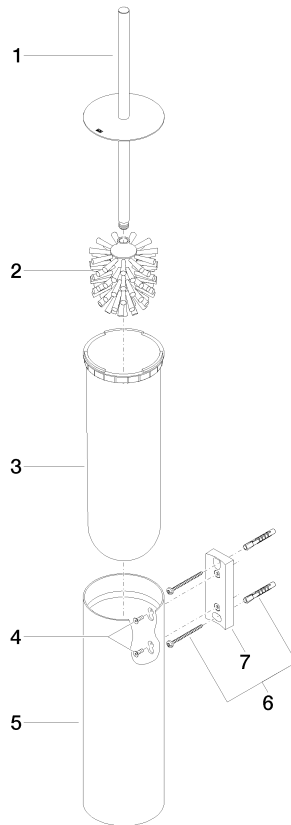

Toilet brush set wall model - Brushed Light Gold

MADISON

83 910 979

- brush, matte black
- width 100mm
- height 456 mm
- 110mm projection

Fits: MADISON, MEM, TARA, CL.1, LISSÉ,
VAIA, META, CYO

	Brushed Light Gold	83 910 979-27
	Chrome	83 910 979-00
	Brushed Platinum	83 910 979-06
	Platinum	83 910 979-08
	Dark Chrome	83 910 979-19
	Light Gold	83 910 979-26
	Brushed Durabronze (23kt Gold)	83 910 979-28
	Matte Black	83 910 979-33
	Brushed Bronze	83 910 979-42
	Brushed Champagne (22kt Gold)	83 910 979-46
	Brushed Chrome	83 910 979-93
	Brushed Dark Platinum	83 910 979-99

83 910 979

83 910 979

Product version from 10/1/2023

Parts for other
finishes can be found
here: [Chrome](#)

Toilet brush set wall model - Brushed Light Gold

MADISON

83 910 979

Spare parts list

Product version from 10/1/2023

No.	Item Number	Name	Quantity used	Delivery time
	90 20 97 505 01-27	handle	8	30