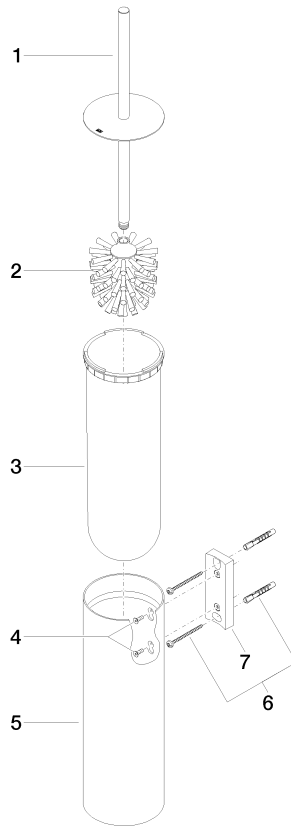

Toilet brush set wall model - Brushed Durabronze (23kt Gold)

MADISON

83 910 979

- brush, matte black
- width 100mm
- height 456 mm
- 110mm projection

Fits: MADISON, MEM, TARA, CL.1, LISSÉ,
VAIA, META, CYO

	Brushed Durabronze (23kt Gold)	83 910 979-28
	Chrome	83 910 979-00
	Brushed Platinum	83 910 979-06
	Platinum	83 910 979-08
	Dark Chrome	83 910 979-19
	Light Gold	83 910 979-26
	Brushed Light Gold	83 910 979-27
	Matte Black	83 910 979-33
	Brushed Bronze	83 910 979-42
	Brushed Champagne (22kt Gold)	83 910 979-46
	Brushed Chrome	83 910 979-93
	Brushed Dark Platinum	83 910 979-99

83 910 979

83 910 979

Product version from 10/1/2023

Parts for other finishes can be found here: [Chrome](#)

Toilet brush set wall model - Brushed Durabronz (23kt Gold)

MADISON

83 910 979

Spare parts list

Product version from 10/1/2023

No.	Item Number	Name	Quantity used	Delivery time
	90 20 97 505 01-28	handle	8	20