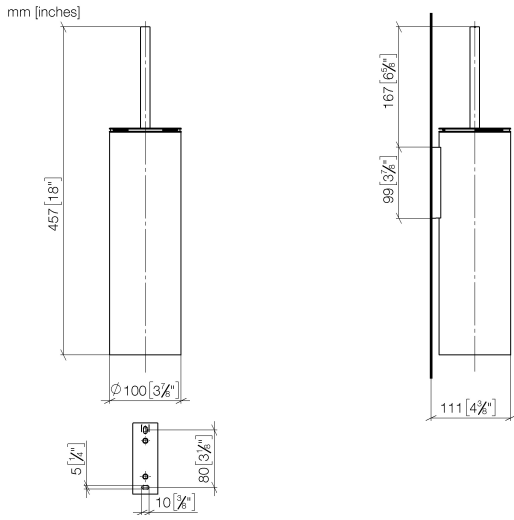

Toilet brush set wall model - Brushed Durabronze (23kt Gold)

MADISON

83 910 979

- brush, matte black
- width 100mm
- height 456 mm
- 110mm projection

Fits: MADISON, MEM, TARA, CL.1, LISSÉ,
VAIA, META, CYO

	Brushed Durabronze (23kt Gold)	83 910 979-28
	Chrome	83 910 979-00
	Brushed Platinum	83 910 979-06
	Platinum	83 910 979-08
	Dark Chrome	83 910 979-19
	Light Gold	83 910 979-26
	Brushed Light Gold	83 910 979-27
	Matte Black	83 910 979-33
	Brushed Bronze	83 910 979-42
	Brushed Champagne (22kt Gold)	83 910 979-46
	Brushed Chrome	83 910 979-93
	Brushed Dark Platinum	83 910 979-99

83 910 979

83 910 979

Product version from 10/1/2023

Parts for other finishes can be found here: [Chrome](#)

Toilet brush set wall model - Brushed Durabronz (23kt Gold)

MADISON

83 910 979

Spare parts list

Product version from 10/1/2023

No.	Item Number	Name	Quantity used	Delivery time
	90 20 97 505 01-28	handle	8	20