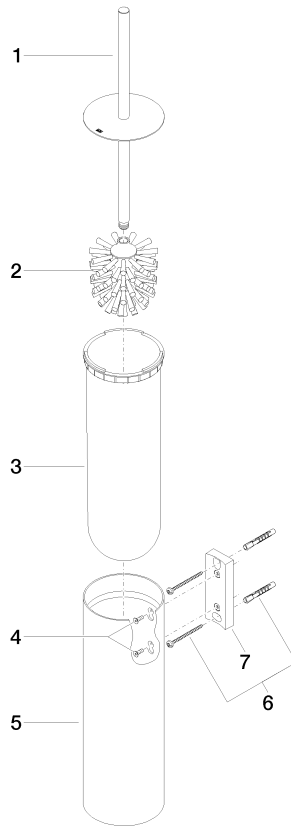

Toilet brush set wall model - Brushed Bronze

MADISON

83 910 979

- brush, matte black
- width 100mm
- height 456 mm
- 110mm projection

Fits: MADISON, MEM, TARA, CL.1, LISSÉ,
VAIA, META, CYO

	Brushed Bronze	83 910 979-42
	Chrome	83 910 979-00
	Brushed Platinum	83 910 979-06
	Platinum	83 910 979-08
	Dark Chrome	83 910 979-19
	Light Gold	83 910 979-26
	Brushed Light Gold	83 910 979-27
	Brushed Durabronze (23kt Gold)	83 910 979-28
	Matte Black	83 910 979-33
	Brushed Champagne (22kt Gold)	83 910 979-46
	Brushed Chrome	83 910 979-93
	Brushed Dark Platinum	83 910 979-99

83 910 979

83 910 979

Product version from 10/1/2023

Parts for other finishes can be found here: [Chrome](#)

Toilet brush set wall model - Brushed Bronze

MADISON

83 910 979

Spare parts list

Product version from 10/1/2023

No.	Item Number	Name	Quantity used	Delivery time
	90 20 97 505 01-42	handle	8	30