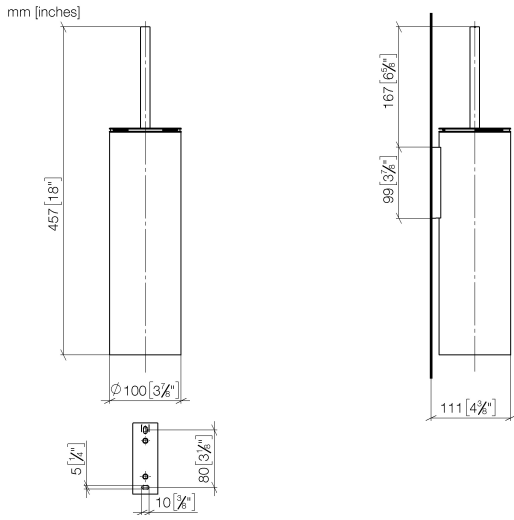

Toilet brush set wall model - Brushed Dark Platinum

MADISON

83 910 979

- brush, matte black
- width 100mm
- height 456 mm
- 110mm projection

Fits: MADISON, MEM, TARA, CL.1, LISSÉ,
VAIA, META, CYO

	Brushed Dark Platinum	83 910 979-99
	Chrome	83 910 979-00
	Brushed Platinum	83 910 979-06
	Platinum	83 910 979-08
	Dark Chrome	83 910 979-19
	Light Gold	83 910 979-26
	Brushed Light Gold	83 910 979-27
	Brushed Durabronze (23kt Gold)	83 910 979-28
	Matte Black	83 910 979-33
	Brushed Bronze	83 910 979-42
	Brushed Champagne (22kt Gold)	83 910 979-46
	Brushed Chrome	83 910 979-93

83 910 979

83 910 979

Product version from 10/1/2023

Parts for other finishes can be found here: [Chrome](#)

Toilet brush set wall model - Brushed Dark Platinum

MADISON

83 910 979

Spare parts list

Product version from 10/1/2023

No.	Item Number	Name	Quantity used	Delivery time
	90 20 97 505 01-99	handle	8	30