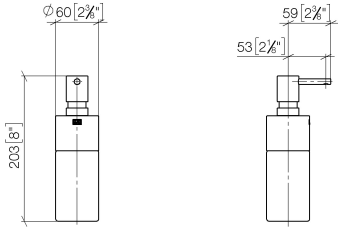

Dispenser free-standing model - Chrome

ELIO

84 435 970

- bottle made of crystal glass, matt
- width 60mm
- height 200 mm
- 250 ml bottle
- 59mm projection

Fits ELIO, ENO, MEM, META SQUARE, SYNC, TARA and TARA ULTRA

Fits: ELIO, MEM, TARA, ENO, SYNC, TARA ULTRA, META SQUARE

	Chrome	84 435 970-00
	Brushed Platinum	84 435 970-06
	Platinum	84 435 970-08
	Dark Chrome	84 435 970-19
	Brushed Durabronze (23kt Gold)	84 435 970-28
	Matte Black	84 435 970-33
	Brushed Champagne (22kt Gold)	84 435 970-46
	Champagne (22kt Gold)	84 435 970-47
	Brushed Chrome	84 435 970-93
	Brushed Dark Platinum	84 435 970-99

84 435 970

mm [inches]

84 435 970

Parts for other
finishes can be found
here: Brushed
Platinum

Dispenser free-standing model - Chrome

ELIO

84 435 970

Spare parts list

No.	Item Number	Name	Quantity used	Delivery time
	90 10 10 535 00-00	dispenser	4	10