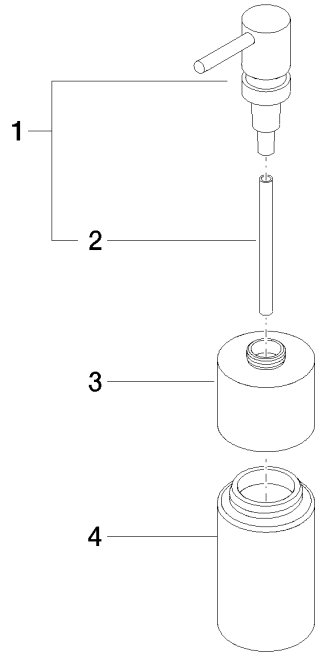

Dispenser free-standing model - Chrome

ELIO

84 435 970

- bottle made of crystal glass, matt
- width 60mm
- height 200 mm
- 250 ml bottle
- 59mm projection

Fits ELIO, ENO, MEM, META SQUARE, SYNC, TARA and TARA ULTRA

Fits: ELIO, MEM, TARA, ENO, SYNC, TARA ULTRA, META SQUARE

	Chrome	84 435 970-00
	Brushed Platinum	84 435 970-06
	Platinum	84 435 970-08
	Dark Chrome	84 435 970-19
	Brushed Durabronze (23kt Gold)	84 435 970-28
	Matte Black	84 435 970-33
	Brushed Champagne (22kt Gold)	84 435 970-46
	Champagne (22kt Gold)	84 435 970-47
	Brushed Chrome	84 435 970-93
	Brushed Dark Platinum	84 435 970-99

84 435 970

mm [inches]

84 435 970

Parts for other
finishes can be found
here: Brushed
Platinum

Dispenser free-standing model - Chrome

ELIO

84 435 970

Spare parts list

No.	Item Number	Name	Quantity used	Delivery time
	90 10 10 535 00-00	dispenser	4	10