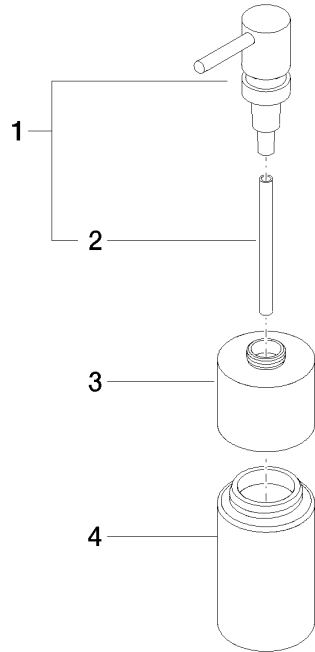

Dispenser free-standing model - Brushed Dark Platinum

ELIO

84 435 970

- bottle made of crystal glass, matt
- width 60mm
- height 200 mm
- 250 ml bottle
- 59mm projection

Fits ELIO, ENO, MEM, META SQUARE, SYNC, TARA and TARA ULTRA

Fits: ELIO, MEM, TARA, ENO, SYNC, TARA ULTRA, META SQUARE

	Brushed Dark Platinum	84 435 970-99
	Chrome	84 435 970-00
	Brushed Platinum	84 435 970-06
	Platinum	84 435 970-08
	Dark Chrome	84 435 970-19
	Brushed Durabronze (23kt Gold)	84 435 970-28
	Matte Black	84 435 970-33
	Brushed Champagne (22kt Gold)	84 435 970-46
	Champagne (22kt Gold)	84 435 970-47
	Brushed Chrome	84 435 970-93

84 435 970

mm [inches]

84 435 970

Parts for other
finishes can be found
here: [Chrome](#)

Dispenser free-standing model - Brushed Dark Platinum

ELIO

84 435 970

Spare parts list

No.	Item Number	Name	Quantity used	Delivery time
	90 10 10 535 00-99	dispenser	4	30