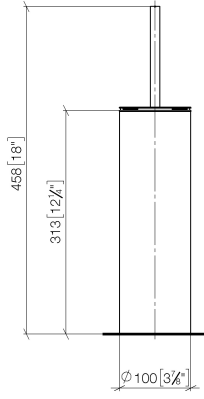

Toilet brush set free-standing model - Chrome

MEM

84 910 979

- brush, matte black
- width 100mm
- height 456 mm

Fits: MEM, LISSÉ, META, CYO

	Chrome	84 910 979-00
	Brushed Platinum	84 910 979-06
	Platinum	84 910 979-08
	Dark Chrome	84 910 979-19
	Light Gold	84 910 979-26
	Brushed Light Gold	84 910 979-27
	Brushed Durabronze (23kt Gold)	84 910 979-28
	Matte Black	84 910 979-33
	Brushed Bronze	84 910 979-42
	Brushed Champagne (22kt Gold)	84 910 979-46
	Brushed Chrome	84 910 979-93
	Brushed Dark Platinum	84 910 979-99

Toilet brush set free-standing model - Chrome

MEM

84 910 979

mm [inches]

84 910 979

Product version from 10/1/2023

Parts for other
finishes can be found
here: Brushed
Platinum

Toilet brush set free-standing model - Chrome

MEM

84 910 979

Spare parts list

Product version from 10/1/2023

No.	Item Number	Name	Quantity used	Delivery time
	90 20 97 505 01-00	handle	4	10