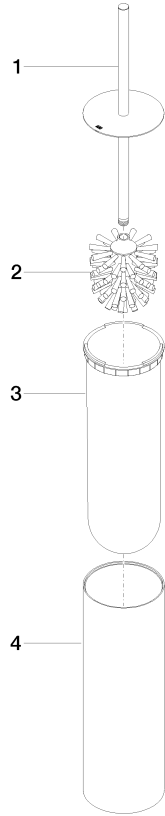

**Toilet brush set free-standing model - Brushed Platinum**

MEM

84 910 979

- brush, matte black
- width 100mm
- height 456 mm

Fits: MEM, LISSÉ, META, CYO

	Brushed Platinum	84 910 979-06
	Chrome	84 910 979-00
	Platinum	84 910 979-08
	Dark Chrome	84 910 979-19
	Light Gold	84 910 979-26
	Brushed Light Gold	84 910 979-27
	Brushed Durabronze (23kt Gold)	84 910 979-28
	Matte Black	84 910 979-33
	Brushed Bronze	84 910 979-42
	Brushed Champagne (22kt Gold)	84 910 979-46
	Brushed Chrome	84 910 979-93
	Brushed Dark Platinum	84 910 979-99

84 910 979

mm [inches]

84 910 979

**Product version from 10/1/2023**

Parts for other finishes can be found here: [Chrome](#)

## Toilet brush set free-standing model - Brushed Platinum

MEM

84 910 979

### Spare parts list