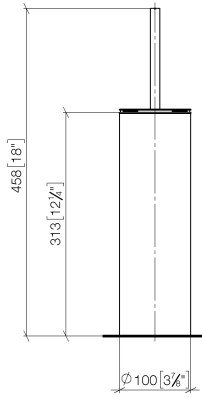

**Toilet brush set free-standing model - Brushed Platinum**

MEM

84 910 979

- brush, matte black
- width 100mm
- height 456 mm

Fits: MEM, LISSÉ, META, CYO

	Brushed Platinum	84 910 979-06
	Chrome	84 910 979-00
	Platinum	84 910 979-08
	Dark Chrome	84 910 979-19
	Light Gold	84 910 979-26
	Brushed Light Gold	84 910 979-27
	Brushed Durabronze (23kt Gold)	84 910 979-28
	Matte Black	84 910 979-33
	Brushed Bronze	84 910 979-42
	Brushed Champagne (22kt Gold)	84 910 979-46
	Brushed Chrome	84 910 979-93
	Brushed Dark Platinum	84 910 979-99

84 910 979

mm [inches]

84 910 979

**Product version from 10/1/2023**

Parts for other finishes can be found here: [Chrome](#)

#### Product version from 10/1/2023

No.	Item Number	Name	Quantity used	Delivery time
	90 20 97 505 01-06	handle	4	10