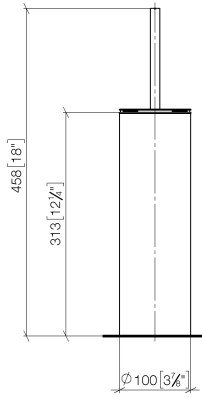

Toilet brush set free-standing model - Platinum

MEM

84 910 979

- brush, matte black
- width 100mm
- height 456 mm

Fits: MEM, LISSÉ, META, CYO

	Platinum	84 910 979-08
	Chrome	84 910 979-00
	Brushed Platinum	84 910 979-06
	Dark Chrome	84 910 979-19
	Light Gold	84 910 979-26
	Brushed Light Gold	84 910 979-27
	Brushed Durabronze (23kt Gold)	84 910 979-28
	Matte Black	84 910 979-33
	Brushed Bronze	84 910 979-42
	Brushed Champagne (22kt Gold)	84 910 979-46
	Brushed Chrome	84 910 979-93
	Brushed Dark Platinum	84 910 979-99

84 910 979

mm [inches]

84 910 979

Product version from 10/1/2023

Parts for other finishes can be found here: [Chrome](#)

Toilet brush set free-standing model - Platinum

MEM

84 910 979

Spare parts list

Product version from 10/1/2023

No.	Item Number	Name	Quantity used	Delivery time
	90 20 97 505 01-08	handle	4	40