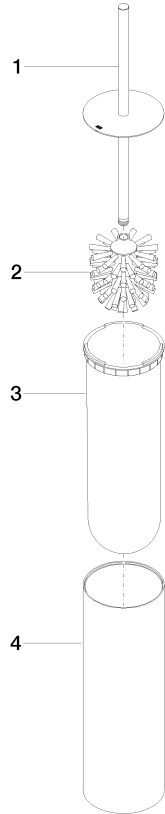

Toilet brush set free-standing model - Platinum

MEM

84 910 979

- brush, matte black
- width 100mm
- height 456 mm

Fits: MEM, LISSÉ, META, CYO

	Platinum	84 910 979-08
	Chrome	84 910 979-00
	Brushed Platinum	84 910 979-06
	Dark Chrome	84 910 979-19
	Light Gold	84 910 979-26
	Brushed Light Gold	84 910 979-27
	Brushed Durabronze (23kt Gold)	84 910 979-28
	Matte Black	84 910 979-33
	Brushed Bronze	84 910 979-42
	Brushed Champagne (22kt Gold)	84 910 979-46
	Brushed Chrome	84 910 979-93
	Brushed Dark Platinum	84 910 979-99

84 910 979

mm [inches]

84 910 979

Product version from 10/1/2023

Parts for other finishes can be found here: [Chrome](#)

Toilet brush set free-standing model - Platinum

MEM

84 910 979

Spare parts list

Product version from 10/1/2023

No.	Item Number	Name	Quantity used	Delivery time
	90 20 97 505 01-08	handle	4	40