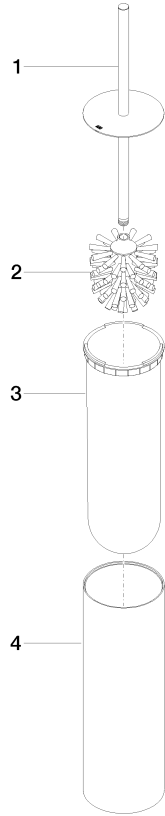

Toilet brush set free-standing model - Brushed Light Gold

MEM

84 910 979

- brush, matte black
- width 100mm
- height 456 mm

Fits: MEM, LISSÉ, META, CYO

	Brushed Light Gold	84 910 979-27
	Chrome	84 910 979-00
	Brushed Platinum	84 910 979-06
	Platinum	84 910 979-08
	Dark Chrome	84 910 979-19
	Light Gold	84 910 979-26
	Brushed Durabronze (23kt Gold)	84 910 979-28
	Matte Black	84 910 979-33
	Brushed Bronze	84 910 979-42
	Brushed Champagne (22kt Gold)	84 910 979-46
	Brushed Chrome	84 910 979-93
	Brushed Dark Platinum	84 910 979-99

84 910 979

mm [inches]

84 910 979

Product version from 10/1/2023

Parts for other
finishes can be found
here: [Chrome](#)

Toilet brush set free-standing model - Brushed Light Gold

MEM

84 910 979

Spare parts list

Product version from 10/1/2023

No.	Item Number	Name	Quantity used	Delivery time
	90 20 97 505 01-27	handle	4	30