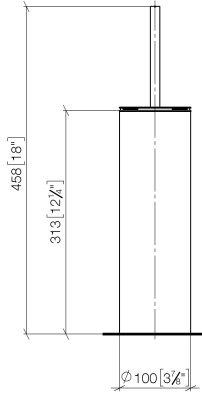

Toilet brush set free-standing model - Brushed Light Gold

MEM

84 910 979

- brush, matte black
- width 100mm
- height 456 mm

Fits: MEM, LISSÉ, META, CYO

	Brushed Light Gold	84 910 979-27
	Chrome	84 910 979-00
	Brushed Platinum	84 910 979-06
	Platinum	84 910 979-08
	Dark Chrome	84 910 979-19
	Light Gold	84 910 979-26
	Brushed Durabronze (23kt Gold)	84 910 979-28
	Matte Black	84 910 979-33
	Brushed Bronze	84 910 979-42
	Brushed Champagne (22kt Gold)	84 910 979-46
	Brushed Chrome	84 910 979-93
	Brushed Dark Platinum	84 910 979-99

84 910 979

mm [inches]

84 910 979

Product version from 10/1/2023

Parts for other
finishes can be found
here: [Chrome](#)

Toilet brush set free-standing model - Brushed Light Gold

MEM

84 910 979

Spare parts list

Product version from 10/1/2023

No.	Item Number	Name	Quantity used	Delivery time
	90 20 97 505 01-27	handle	4	30