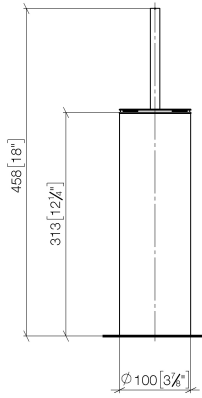

Toilet brush set free-standing model - Brushed Bronze

MEM

84 910 979

- brush, matte black
- width 100mm
- height 456 mm

Fits: MEM, LISSÉ, META, CYO

	Brushed Bronze	84 910 979-42
	Chrome	84 910 979-00
	Brushed Platinum	84 910 979-06
	Platinum	84 910 979-08
	Dark Chrome	84 910 979-19
	Light Gold	84 910 979-26
	Brushed Light Gold	84 910 979-27
	Brushed Durabronze (23kt Gold)	84 910 979-28
	Matte Black	84 910 979-33
	Brushed Champagne (22kt Gold)	84 910 979-46
	Brushed Chrome	84 910 979-93
	Brushed Dark Platinum	84 910 979-99

84 910 979

mm [inches]

84 910 979

Product version from 10/1/2023

Parts for other finishes can be found here: [Chrome](#)

Toilet brush set free-standing model - Brushed Bronze

MEM

84 910 979

Spare parts list

Product version from 10/1/2023

No.	Item Number	Name	Quantity used	Delivery time
	90 20 97 505 01-42	handle	4	30