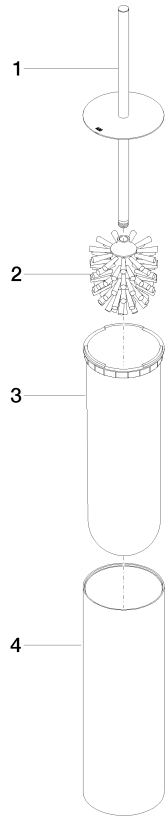

Toilet brush set free-standing model - Brushed Bronze

MEM

84 910 979

- brush, matte black
- width 100mm
- height 456 mm

Fits: MEM, LISSÉ, META, CYO

	Brushed Bronze	84 910 979-42
	Chrome	84 910 979-00
	Brushed Platinum	84 910 979-06
	Platinum	84 910 979-08
	Dark Chrome	84 910 979-19
	Light Gold	84 910 979-26
	Brushed Light Gold	84 910 979-27
	Brushed Durabronze (23kt Gold)	84 910 979-28
	Matte Black	84 910 979-33
	Brushed Champagne (22kt Gold)	84 910 979-46
	Brushed Chrome	84 910 979-93
	Brushed Dark Platinum	84 910 979-99

84 910 979

mm [inches]

84 910 979

Product version from 10/1/2023

Parts for other finishes can be found here: [Chrome](#)

Toilet brush set free-standing model - Brushed Bronze

MEM

84 910 979

Spare parts list

Product version from 10/1/2023

No.	Item Number	Name	Quantity used	Delivery time
	90 20 97 505 01-42	handle	4	30