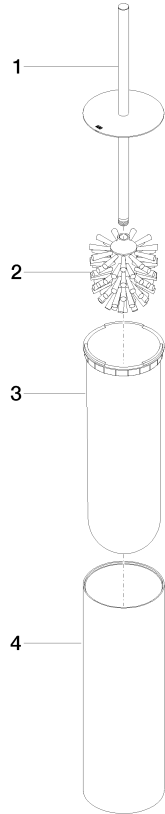

Toilet brush set free-standing model - Brushed Dark Platinum

MEM

84 910 979

- brush, matte black
- width 100mm
- height 456 mm

Fits: MEM, LISSÉ, META, CYO

	Brushed Dark Platinum	84 910 979-99
	Chrome	84 910 979-00
	Brushed Platinum	84 910 979-06
	Platinum	84 910 979-08
	Dark Chrome	84 910 979-19
	Light Gold	84 910 979-26
	Brushed Light Gold	84 910 979-27
	Brushed Durabronze (23kt Gold)	84 910 979-28
	Matte Black	84 910 979-33
	Brushed Bronze	84 910 979-42
	Brushed Champagne (22kt Gold)	84 910 979-46
	Brushed Chrome	84 910 979-93

84 910 979

mm [inches]

84 910 979

Product version from 10/1/2023

Parts for other finishes can be found here: [Chrome](#)

Toilet brush set free-standing model - Brushed Dark Platinum

MEM

84 910 979

Spare parts list

Product version from 10/1/2023

No.	Item Number	Name	Quantity used	Delivery time
	90 20 97 505 01-99	handle	4	30