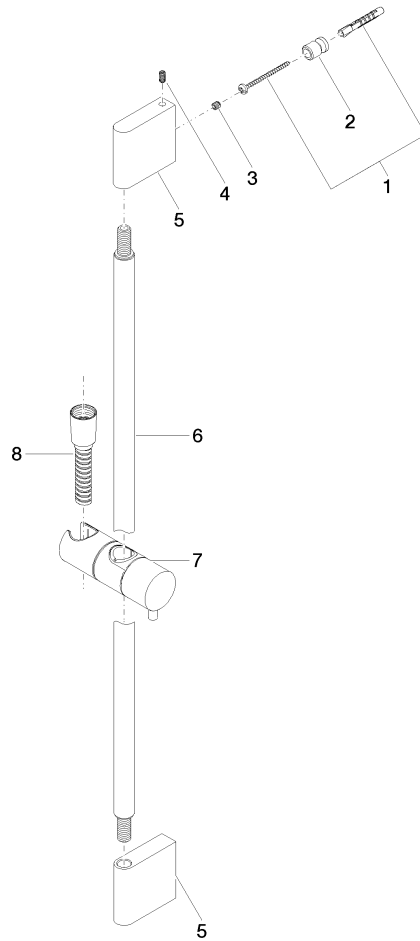

ST 050 203 9979

Fits: IMO, LULU, MEM, TARA, CL.1, LISSÉ, VAIA, META, CYO

- slide bar
- Pipe diameter 18 mm
- gauge 853 mm
- metal shower hose 1750mm with integrated anti-twist protection
- shower hose connector 3/8"
- Three or five settings: COMPACT RAIN, COMPACT SOFT FLOW, COMPACT AQUAPRESSURE FLOW, max. flow rate 15 l/min (at 3 bar)
- Function from: 7 l/min
- spray head Ø 100mm

ST 050 203 9979

Fits: IMO, LULU, MEM, TARA, CL.1, LISSÉ,
VAIA, META, CYO

- slide bar
- Pipe diameter 18 mm
- gauge 853 mm
- metal shower hose 1750mm with integrated anti-twist protection
- shower hose connector 3/8"
- WRAS 2009048

Required miscellaneous

	Hand shower - Chrome ●Max. flow rate 15 l/min (at 3 bar)	28 018 979-00
---	--	---------------

Shower set - Chrome

IMO

ST 050 203 9979

ST 050 203 9979

mm [inches]

Certificates

WRAS_2009048. ACS_20 ACC LY 738. IAPMO_4976 (1).

ST 050 203 9979

Spare parts list

No.	Item Number	Name	Quantity used	Delivery time
1	05 17 20 726 02 90	fixing set	2	2
2	08 17 20 726 90	holder	2	2
3	09 31 11 049 90	pin	2	2
4	04 31 11 113 00 90	pin	2	2
5	08 17 97 054-00	holder	2	10
6	90 28 22 597 00-00	holder	1	10
7	12 580 970-00	Slide unit - Chrome	1	10
8	28 322 970-00	Metal shower hose 1/2" x 3/8" x 1750 mm - Chrome	1	2