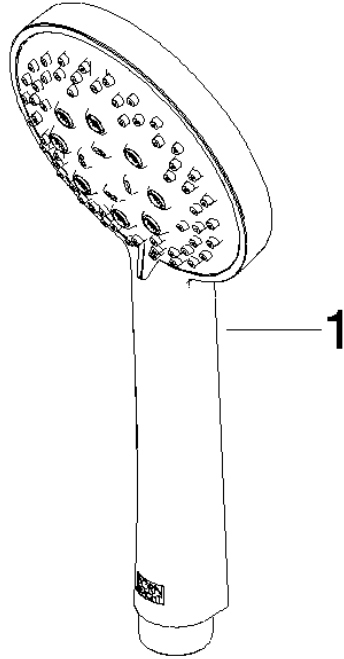

ST 050 203 9979

Fits: IMO, LULU, MEM, TARA, CL.1, LISSÉ, VAIA, META, CYO

- slide bar
- Pipe diameter 18 mm
- gauge 853 mm
- metal shower hose 1750mm with integrated anti-twist protection
- shower hose connector 3/8"
- Three or five settings: COMPACT RAIN, COMPACT SOFT FLOW, COMPACT AQUAPRESSURE FLOW, max. flow rate 15 l/min (at 3 bar)
- Function from: 7 l/min
- spray head Ø 100mm

WRAS_2009048. ACS_20 ACC LY 738. IAPMO_4976 (1).

ST 050 203 9979

Spare parts list

No.	Item Number	Name	Quantity used	Delivery time
1	05 17 20 726 02 90	fixing set	2	2
2	08 17 20 726 90	holder	2	2
3	09 31 11 049 90	pin	2	2
4	04 31 11 113 00 90	pin	2	2
5	08 17 97 054-00	holder	2	10
6	90 28 22 597 00-00	holder	1	10
7	12 580 970-00	Slide unit - Chrome	1	10
8	28 322 970-00	Metal shower hose 1/2" x 3/8" x 1750 mm - Chrome	1	2

ST 050 203 9979

ST 050 203 9979

mm [inches]

Flow rate chart

Certificates

LGA_29984.

DVGW_DW-
6517DN0129.

WRAS_2210003.

Spare parts list

No.	Item Number	Name	Quantity used	Delivery time
1	09 23 01 039 90	sieve	1	2