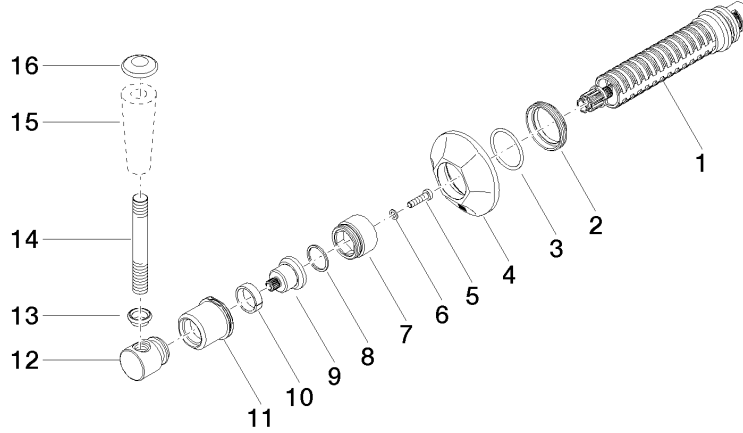

ST 060 401 0371

- rosette Ø 60 mm
- head part with cut-to-length spindle and sleeve

Individual components of this set

You need the following components for this set

1x 11 170 370-99

1x 36 608 371-99

MADISON Wall valve clockwise closing 3/4" - Brushed Dark Platinum

MADISON

ST 060 401 0371

MADISON Wall valve clockwise closing 3/4" - Brushed Dark Platinum

MADISON

ST 060 401 0371

ST 060 401 0371

Certificates

IAPMO_4976 (2). WRAS_2010066.

ST 060 401 0371

Spare parts list

No.	Item Number	Name	Quantity used	Delivery time
1	90 90 03 127 00 90	top	1	2
2	09 23 10 125-00	nut	1	10
3	90 14 10 063 00 90	seal	1	2
4	09 27 37 102-99	rosette	1	30
5	09 30 30 069 90	screw	1	2
6	09 30 11 194 90	disc	1	2
7	09 18 30 007-99	sleeve	1	60
8	90 28 10 030 00 90	ring	1	2
9	09 12 12 064-99	base	1	-
Spare part can no longer be ordered, please order the replacement item				
10	90 14 15 021 00 90	ring	1	2
11	09 21 02 161-99	cover	1	30
12	09 20 37 101-99	handle	1	30
13	09 20 37 001-99	handle	1	30
14	09 28 22 013 90	pipe	1	2
15	11 170 370-99	MADISON Lever insert - Brushed Dark Platinum	1	30
16	09 30 30 062-99	screw	1	30