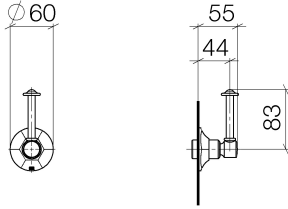

ST 060 401 0371

- rosette Ø 60 mm
- head part with cut-to-length spindle and sleeve

Individual components of this set

You need the following components for this set

1x 11 170 370-99

1x 36 608 371-99

MADISON Wall valve clockwise closing 3/4" - Brushed Dark Platinum

MADISON

ST 060 401 0371

MADISON Wall valve clockwise closing 3/4" - Brushed Dark Platinum

MADISON

ST 060 401 0371

ST 060 401 0371

Certificates

IAPMO_4976 (2). WRAS_2010066.

ST 060 401 0371

Spare parts list

No.	Item Number	Name	Quantity used	Delivery time
1	90 90 03 127 00 90	top	1	2
2	09 23 10 125-00	nut	1	10
3	90 14 10 063 00 90	seal	1	2
4	09 27 37 102-99	rosette	1	30
5	09 30 30 069 90	screw	1	2
6	09 30 11 194 90	disc	1	2
7	09 18 30 007-99	sleeve	1	60
8	90 28 10 030 00 90	ring	1	2
9	09 12 12 064-99	base	1	-
Spare part can no longer be ordered, please order the replacement item				
10	90 14 15 021 00 90	ring	1	2
11	09 21 02 161-99	cover	1	30
12	09 20 37 101-99	handle	1	30
13	09 20 37 001-99	handle	1	30
14	09 28 22 013 90	pipe	1	2
15	11 170 370-99	MADISON Lever insert - Brushed Dark Platinum	1	30
16	09 30 30 062-99	screw	1	30