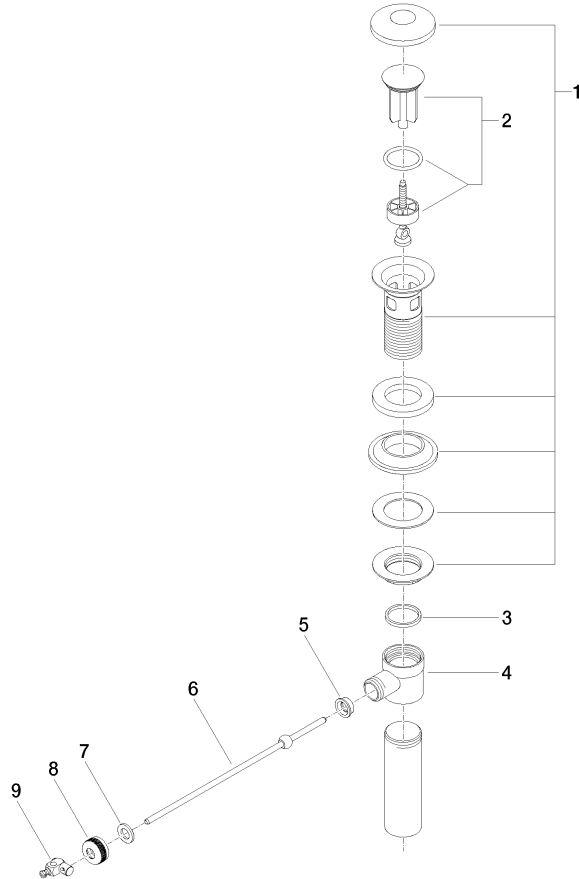

Drain US 1 1/4" - Brushed Platinum

04 11 01 023 00

Drain US 1 1/4" - Brushed Platinum

04 11 01 023 00

Parts for other finishes can be found here: [Chrome](#)

Spare parts list

Number	Item Number	Designation	Number of units	Lead time
1	90 11 01 036 00-06	cup	1	10
2	90 31 20 009 00-06	plug	1	10
3	09 14 20 011 90	seal	1	2
4	09 21 01 024 90	excenter	1	2
5	09 14 05 040 90	seal	1	2
6	09 31 09 042-06	pull-rod	1	60
7	09 30 11 049 90	disc	1	2
8	09 23 30 004-06	nut	1	10
9	09 34 01 004-06	joint	1	10