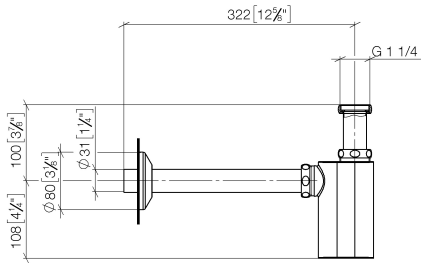

MADISON Lavatory siphon 1 1/4" - Dark Chrome

10 040 970

- Flange diameter 3-1/8"

	Dark Chrome	10 040 970-19
	Chrome	10 040 970-00
	Brushed Platinum	10 040 970-06
	Platinum	10 040 970-08
	Durabress (23kt Gold)	10 040 970-09
	Brushed Durabress (23kt Gold)	10 040 970-28
	Brushed Champagne (22kt Gold)	10 040 970-46
	Champagne (22kt Gold)	10 040 970-47
	Brushed Dark Platinum	10 040 970-99

MADISON Lavatory siphon 1 1/4" - Dark Chrome

10 040 970

mm [inches]

MADISON Lavatory siphon 1 1/4" - Dark Chrome

10 040 970

Parts for other
finishes can be found
here: [Chrome](#)