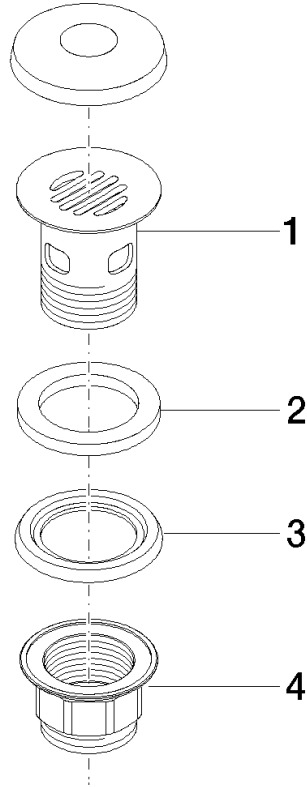

**European grid drain 1 1/4" - Brushed Champagne (22kt Gold)**

10 105 970 Product version from 10/1/2023

**Suitable only for basins with overflow.**

Suitable only for basins with overflow.

	Brushed Champagne (22kt Gold)	10 105 970-46
	Chrome	10 105 970-00
	Brushed Platinum	10 105 970-06
	Platinum	10 105 970-08
	Durabrace (23kt Gold)	10 105 970-09
	Dark Chrome	10 105 970-19
	Light gold	10 105 970-26
	Brushed Light Gold	10 105 970-27
	Brushed Durabrace (23kt Gold)	10 105 970-28
	Matte Black	10 105 970-33
	Brushed Bronze	10 105 970-42
	Champagne (22kt Gold)	10 105 970-47
	Brushed Chrome	10 105 970-93
	Brushed Dark Platinum	10 105 970-99

**Required article**

**Washer NBR 70 -**

09 14 05 016  
90

European grid drain 1 1/4" - Brushed Champagne (22kt Gold)

---

10 105 970 Product version from 10/1/2023

**European grid drain 1 1/4" - Brushed Champagne (22kt Gold)**

10 105 970 Product version from 10/1/2023

**Spare parts list**

Number	Item Number	Designation	Number of units	Lead time
1	09 11 01 027-46	cup	1	30
2	09 14 05 039 90	seal	1	2
3	09 14 03 025 90	seal	1	2
4	09 23 10 020-46	nut	1	30