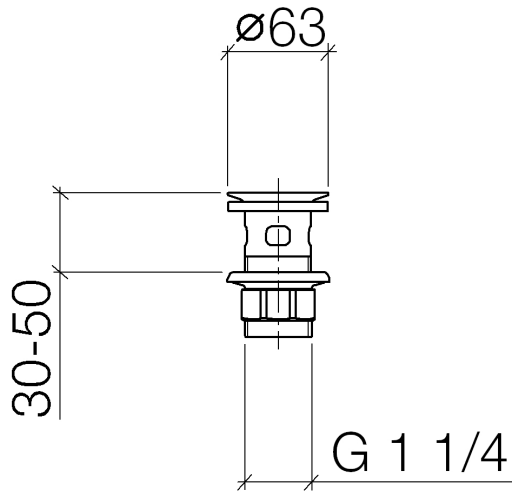

**European grid drain 1 1/4" - Brushed Champagne (22kt Gold)**

10 105 970 Product version from 10/1/2023

**Suitable only for basins with overflow.**

Suitable only for basins with overflow.

	Brushed Champagne (22kt Gold)	10 105 970-46
	Chrome	10 105 970-00
	Brushed Platinum	10 105 970-06
	Platinum	10 105 970-08
	Durabrace (23kt Gold)	10 105 970-09
	Dark Chrome	10 105 970-19
	Light gold	10 105 970-26
	Brushed Light Gold	10 105 970-27
	Brushed Durabrace (23kt Gold)	10 105 970-28
	Matte Black	10 105 970-33
	Brushed Bronze	10 105 970-42
	Champagne (22kt Gold)	10 105 970-47
	Brushed Chrome	10 105 970-93
	Brushed Dark Platinum	10 105 970-99

**Required article**

**Washer NBR 70 -**

09 14 05 016  
90

European grid drain 1 1/4" - Brushed Champagne (22kt Gold)

---

10 105 970 Product version from 10/1/2023

**European grid drain 1 1/4" - Brushed Champagne (22kt Gold)**

10 105 970 Product version from 10/1/2023

**Spare parts list**

Number	Item Number	Designation	Number of units	Lead time
1	09 11 01 027-46	cup	1	30
2	09 14 05 039 90	seal	1	2
3	09 14 03 025 90	seal	1	2
4	09 23 10 020-46	nut	1	30