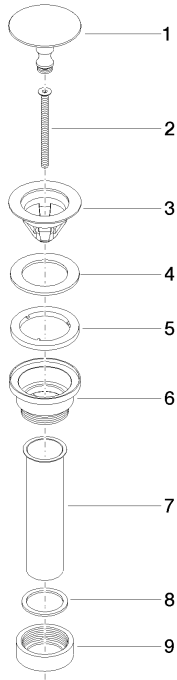

Umbrella drain, cannot be closed 1 1/4" - Chrome

10 126 970 Product version from 10/1/2023

- Min. basin thickness 5/8"
- can not be closed

Commonly used with basins without overflow.

	Chrome	10 126 970-00 0010
	Brushed Platinum	10 126 970-06 0010
	Platinum	10 126 970-08 0010
	Durabross (23kt Gold)	10 126 970-09 0010
	Dark Chrome	10 126 970-19 0010
	Light gold	10 126 970-26 0010
	Brushed Light Gold	10 126 970-27 0010
	Brushed Durabross (23kt Gold)	10 126 970-28 0010
	Matte Black	10 126 970-33 0010
	Brushed Bronze	10 126 970-42 0010
	Brushed Champagne (22kt Gold)	10 126 970-46 0010
	Champagne (22kt Gold)	10 126 970-47 0010
	Brushed Chrome	10 126 970-93 0010
	Brushed Dark Platinum	10 126 970-99 0010

Umbrella drain, cannot be closed 1 1/4" - Chrome

10 126 970 Product version from 10/1/2023

mm [inches]

Umbrella drain, cannot be closed 1 1/4" - Chrome

10 126 970 Product version from 10/1/2023

Parts for other finishes can be found here: [Brushed Platinum](#)

Spare parts list

Number	Item Number	Designation	Number of units	Lead time
1	09 31 20 097-00	plug	1	10
2	09 30 30 179 90	screw	1	2
3	09 11 01 038-00	cup	1	10
4	09 14 05 061 90	seal	1	2
5	09 14 03 153 90	seal	1	2
6	09 11 10 156-00	connection	1	-
Spare part can no longer be ordered, please order the replacement item				
7	09 28 20 055-00	pipe	1	10
8	09 14 05 062 90	seal	1	2
9	09 23 30 073-00	nut	1	10