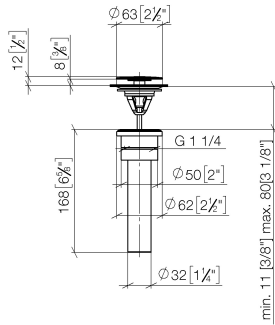

Umbrella drain, cannot be closed 1 1/4" - Chrome

10 126 970 Product version from 10/1/2023

- Min. basin thickness 5/8"
- can not be closed

Commonly used with basins without overflow.

	Chrome	10 126 970-00 0010
	Brushed Platinum	10 126 970-06 0010
	Platinum	10 126 970-08 0010
	Durabross (23kt Gold)	10 126 970-09 0010
	Dark Chrome	10 126 970-19 0010
	Light gold	10 126 970-26 0010
	Brushed Light Gold	10 126 970-27 0010
	Brushed Durabross (23kt Gold)	10 126 970-28 0010
	Matte Black	10 126 970-33 0010
	Brushed Bronze	10 126 970-42 0010
	Brushed Champagne (22kt Gold)	10 126 970-46 0010
	Champagne (22kt Gold)	10 126 970-47 0010
	Brushed Chrome	10 126 970-93 0010
	Brushed Dark Platinum	10 126 970-99 0010

Umbrella drain, cannot be closed 1 1/4" - Chrome

10 126 970 Product version from 10/1/2023

mm [inches]

Umbrella drain, cannot be closed 1 1/4" - Chrome

10 126 970 Product version from 10/1/2023

Parts for other finishes can be found here: [Brushed Platinum](#)

Spare parts list

Number	Item Number	Designation	Number of units	Lead time
1	09 31 20 097-00	plug	1	10
2	09 30 30 179 90	screw	1	2
3	09 11 01 038-00	cup	1	10
4	09 14 05 061 90	seal	1	2
5	09 14 03 153 90	seal	1	2
6	09 11 10 156-00	connection	1	-
Spare part can no longer be ordered, please order the replacement item				
7	09 28 20 055-00	pipe	1	10
8	09 14 05 062 90	seal	1	2
9	09 23 30 073-00	nut	1	10