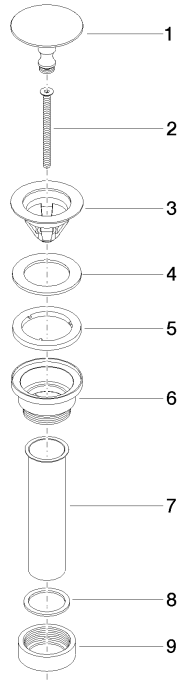

## Umbrella drain, cannot be closed 1 1/4" - Brushed Bronze

10 126 970 Product version from 10/1/2023

- Min. basin thickness 5/8"
- can not be closed

Commonly used with basins without overflow.

	Brushed Bronze	10 126 970-42 0010
	Chrome	10 126 970-00 0010
	Brushed Platinum	10 126 970-06 0010
	Platinum	10 126 970-08 0010
	Durabronze (23kt Gold)	10 126 970-09 0010
	Dark Chrome	10 126 970-19 0010
	Light gold	10 126 970-26 0010
	Brushed Light Gold	10 126 970-27 0010
	Brushed Durabronze (23kt Gold)	10 126 970-28 0010
	Matte Black	10 126 970-33 0010
	Brushed Champagne (22kt Gold)	10 126 970-46 0010
	Champagne (22kt Gold)	10 126 970-47 0010
	Brushed Chrome	10 126 970-93 0010
	Brushed Dark Platinum	10 126 970-99 0010

## Umbrella drain, cannot be closed 1 1/4" - Brushed Bronze

10 126 970 Product version from 10/1/2023

mm [inches]

## Umbrella drain, cannot be closed 1 1/4" - Brushed Bronze

10 126 970 Product version from 10/1/2023

Parts for other finishes can be found here: [Chrome](#)

### Spare parts list

Number	Item Number	Designation	Number of units	Lead time
1	09 31 20 097-42	plug	1	60
2	09 30 30 179 90	screw	1	2
3	09 11 01 038-42	cup	1	60
4	09 14 05 061 90	seal	1	2
5	09 14 03 153 90	seal	1	2
6	09 11 10 156-42	connection	1	60
7	09 28 20 055-42	pipe	1	60
8	09 14 05 062 90	seal	1	2
9	09 23 30 073-42	nut	1	60