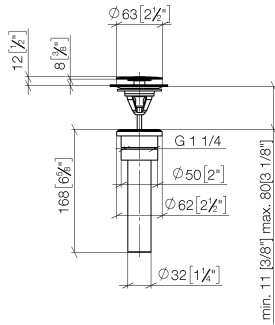

## Umbrella drain, cannot be closed 1 1/4" - Brushed Bronze

10 126 970 Product version from 10/1/2023

- Min. basin thickness 5/8"
- can not be closed

Commonly used with basins without overflow.

	Brushed Bronze	10 126 970-42 0010
	Chrome	10 126 970-00 0010
	Brushed Platinum	10 126 970-06 0010
	Platinum	10 126 970-08 0010
	Durabronze (23kt Gold)	10 126 970-09 0010
	Dark Chrome	10 126 970-19 0010
	Light gold	10 126 970-26 0010
	Brushed Light Gold	10 126 970-27 0010
	Brushed Durabronze (23kt Gold)	10 126 970-28 0010
	Matte Black	10 126 970-33 0010
	Brushed Champagne (22kt Gold)	10 126 970-46 0010
	Champagne (22kt Gold)	10 126 970-47 0010
	Brushed Chrome	10 126 970-93 0010
	Brushed Dark Platinum	10 126 970-99 0010

## Umbrella drain, cannot be closed 1 1/4" - Brushed Bronze

10 126 970 Product version from 10/1/2023

mm [inches]

## Umbrella drain, cannot be closed 1 1/4" - Brushed Bronze

10 126 970 Product version from 10/1/2023

Parts for other finishes can be found here: [Chrome](#)

### Spare parts list

Number	Item Number	Designation	Number of units	Lead time
1	09 31 20 097-42	plug	1	60
2	09 30 30 179 90	screw	1	2
3	09 11 01 038-42	cup	1	60
4	09 14 05 061 90	seal	1	2
5	09 14 03 153 90	seal	1	2
6	09 11 10 156-42	connection	1	60
7	09 28 20 055-42	pipe	1	60
8	09 14 05 062 90	seal	1	2
9	09 23 30 073-42	nut	1	60