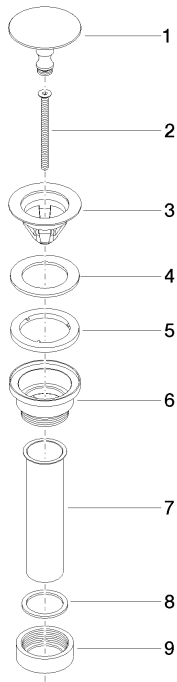

**Umbrella drain, cannot be closed 1 1/4" - Brushed Dark Platinum**

10 126 970 Product version from 10/1/2023

- Min. basin thickness 5/8"
- can not be closed

Commonly used with basins without overflow.

	Brushed Dark Platinum	10 126 970-99 0010
	Chrome	10 126 970-00 0010
	Brushed Platinum	10 126 970-06 0010
	Platinum	10 126 970-08 0010
	Durabrand (23kt Gold)	10 126 970-09 0010
	Dark Chrome	10 126 970-19 0010
	Light gold	10 126 970-26 0010
	Brushed Light Gold	10 126 970-27 0010
	Brushed Durabrand (23kt Gold)	10 126 970-28 0010
	Matte Black	10 126 970-33 0010
	Brushed Bronze	10 126 970-42 0010
	Brushed Champagne (22kt Gold)	10 126 970-46 0010
	Champagne (22kt Gold)	10 126 970-47 0010
	Brushed Chrome	10 126 970-93 0010

## Umbrella drain, cannot be closed 1 1/4" - Brushed Dark Platinum

10 126 970 Product version from 10/1/2023

mm [inches]

## Umbrella drain, cannot be closed 1 1/4" - Brushed Dark Platinum

10 126 970 Product version from 10/1/2023

Parts for other finishes can be found here: [Chrome](#)

### Spare parts list

Number	Item Number	Designation	Number of units	Lead time
1	09 31 20 097-99	plug	1	20
2	09 30 30 179 90	screw	1	2
3	09 11 01 038-99	cup	1	20
4	09 14 05 061 90	seal	1	2
5	09 14 03 153 90	seal	1	2
6	09 11 10 156-99	connection	1	20
7	09 28 20 055-99	pipe	1	20
8	09 14 05 062 90	seal	1	2
9	09 23 30 073-99	nut	1	20