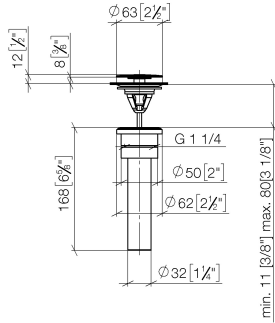

**Umbrella drain, cannot be closed 1 1/4" - Brushed Dark Platinum**

10 126 970 Product version from 10/1/2023

- Min. basin thickness 5/8"
- can not be closed

Commonly used with basins without overflow.

	Brushed Dark Platinum	10 126 970-99 0010
	Chrome	10 126 970-00 0010
	Brushed Platinum	10 126 970-06 0010
	Platinum	10 126 970-08 0010
	Durabrand (23kt Gold)	10 126 970-09 0010
	Dark Chrome	10 126 970-19 0010
	Light gold	10 126 970-26 0010
	Brushed Light Gold	10 126 970-27 0010
	Brushed Durabrand (23kt Gold)	10 126 970-28 0010
	Matte Black	10 126 970-33 0010
	Brushed Bronze	10 126 970-42 0010
	Brushed Champagne (22kt Gold)	10 126 970-46 0010
	Champagne (22kt Gold)	10 126 970-47 0010
	Brushed Chrome	10 126 970-93 0010

## Umbrella drain, cannot be closed 1 1/4" - Brushed Dark Platinum

10 126 970 Product version from 10/1/2023

mm [inches]

## Umbrella drain, cannot be closed 1 1/4" - Brushed Dark Platinum

10 126 970 Product version from 10/1/2023

Parts for other finishes can be found here: [Chrome](#)

### Spare parts list

Number	Item Number	Designation	Number of units	Lead time
1	09 31 20 097-99	plug	1	20
2	09 30 30 179 90	screw	1	2
3	09 11 01 038-99	cup	1	20
4	09 14 05 061 90	seal	1	2
5	09 14 03 153 90	seal	1	2
6	09 11 10 156-99	connection	1	20
7	09 28 20 055-99	pipe	1	20
8	09 14 05 062 90	seal	1	2
9	09 23 30 073-99	nut	1	20