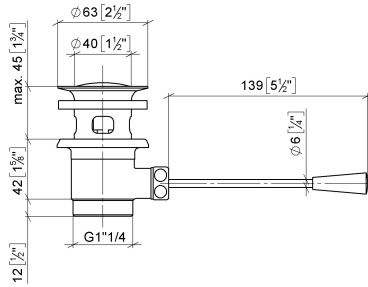

Drain 1 1/4" - Matte Black

10 300 970 Product version from 10/1/2023

- Length of manual lever 7-1/4"
 - European drain with overflow
- Suitable only for basins with overflow.**

Suitable only for basins with overflow.

Required article

Washer NBR 70 -

09 14 05 016
90

Required article

Pipe - Matte Black

09 28 23 005-
33

Drain 1 1/4" - Matte Black

10 300 970 Product version from 10/1/2023

mm [inches]
1:2

Drain 1 1/4" - Matte Black

10 300 970 Product version from 10/1/2023

Spare parts list

Number	Item Number	Designation	Number of units	Lead time
1	90 11 01 026 00-33	cup	1	30
2	04 31 20 016 00-33	plug	1	30
3	04 28 10 026 00 90	accessories	1	2
4	09 14 03 025 90	seal	1	2
5	09 11 01 023-33	cup	1	30
6	09 14 05 040 90	seal	1	2
7	09 31 09 055-33	pull-rod	1	60
8	09 30 11 049 90	disc	1	2
9	09 23 30 003-33	nut	1	60
10	09 20 01 040-33	handle	1	30