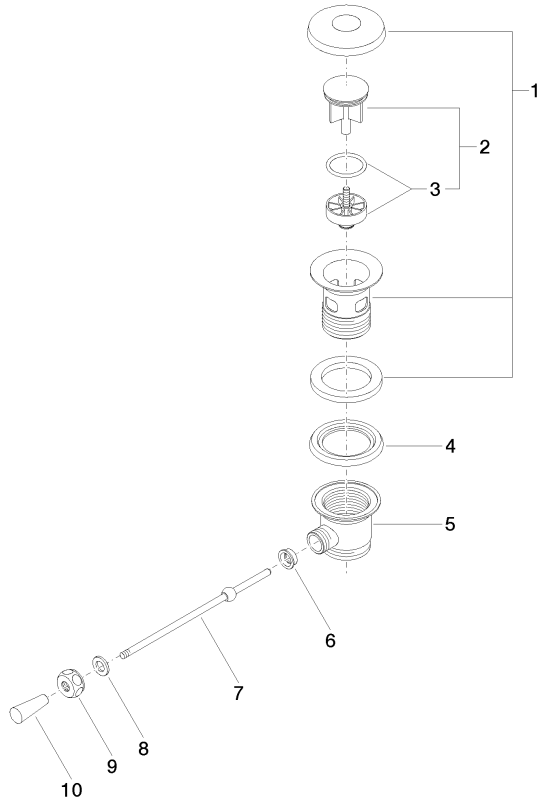

Drain 1 1/4" - Matte Black

10 300 970 Product version from 10/1/2023

- Length of manual lever 7-1/4"
 - European drain with overflow
- Suitable only for basins with overflow.**

Suitable only for basins with overflow.

Required article

Washer NBR 70 -

09 14 05 016
90

Required article

Pipe - Matte Black

09 28 23 005-
33

Drain 1 1/4" - Matte Black

10 300 970 Product version from 10/1/2023

mm [inches]
1:2

Drain 1 1/4" - Matte Black

10 300 970 Product version from 10/1/2023

Spare parts list

Number	Item Number	Designation	Number of units	Lead time
1	90 11 01 026 00-33	cup	1	30
2	04 31 20 016 00-33	plug	1	30
3	04 28 10 026 00 90	accessories	1	2
4	09 14 03 025 90	seal	1	2
5	09 11 01 023-33	cup	1	30
6	09 14 05 040 90	seal	1	2
7	09 31 09 055-33	pull-rod	1	60
8	09 30 11 049 90	disc	1	2
9	09 23 30 003-33	nut	1	60
10	09 20 01 040-33	handle	1	30