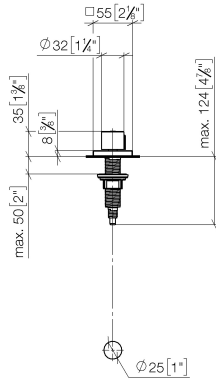

Strainer remote control with turning knob - Dark Chrome

10 711 970

- Remote control for one sink only, for cable operated kitchen drains
- Including adapter for Bowden cable

Not compatible with brushed stainless steel kitchen sinks 38 XXX 004-86.

Fits LOT

	Dark Chrome	10 711 970-19
	Chrome	10 711 970-00
	Brushed Platinum	10 711 970-06
	Platinum	10 711 970-08
	Durabrand (23kt Gold)	10 711 970-09
	Brushed Durabrand (23kt Gold)	10 711 970-28
	Matte Black	10 711 970-33
	Brushed Champagne (22kt Gold)	10 711 970-46
	Champagne (22kt Gold)	10 711 970-47
	Brushed Chrome	10 711 970-93
	Brushed Dark Platinum	10 711 970-99

Strainer remote control with turning knob - Dark Chrome

10 711 970

mm [inches]

Strainer remote control with turning knob - Dark Chrome

10 711 970

Parts for other
finishes can be found
here: [Chrome](#)