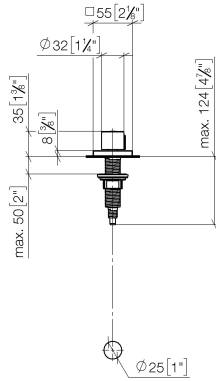

Fits LOT

	Brushed Champagne (22kt Gold)	10 711 970-46
	Chrome	10 711 970-00
	Brushed Platinum	10 711 970-06
	Platinum	10 711 970-08
	Durabrand (23kt Gold)	10 711 970-09
	Dark Chrome	10 711 970-19
	Brushed Durabrand (23kt Gold)	10 711 970-28
	Matte Black	10 711 970-33
	Champagne (22kt Gold)	10 711 970-47
	Brushed Chrome	10 711 970-93
	Brushed Dark Platinum	10 711 970-99

## Strainer remote control with turning knob - Brushed Champagne (22kt Gold)

10 711 970

mm [inches]

**Strainer remote control with turning knob - Brushed Champagne (22kt Gold)**

10 711 970

Parts for other finishes can be found here: [Chrome](#)

**Spare parts list**

Number	Item Number	Designation	Number of units	Lead time
1	09 20 97 030-46	handle	1	60
2	90 12 12 002 00 90	fixing cap	1	2
3	09 27 87 007-46	rosette	1	30
4	90 14 10 043 00 90	seal	1	2
5	09 14 10 042 90	seal	1	2
6	09 29 06 087-46	spindle	1	-
Spare part can no longer be ordered, please order the replacement item				
7	04 30 01 029 00 90	adaptor	1	2
8	09 24 03 175 90	adaptor	1	2
9	09 11 10 073-07	connection	1	30
10	09 11 10 074-07	connection	1	30
11	09 11 10 079-07	connection	1	30
12	09 30 11 087 90	disc	1	2
13	09 23 30 024-07	nut	1	30