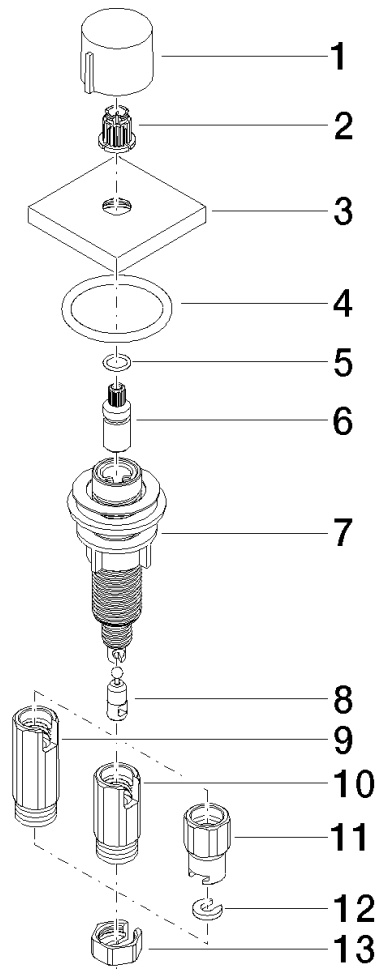

Fits LOT

	Brushed Champagne (22kt Gold)	10 711 970-46
	Chrome	10 711 970-00
	Brushed Platinum	10 711 970-06
	Platinum	10 711 970-08
	Durabrand (23kt Gold)	10 711 970-09
	Dark Chrome	10 711 970-19
	Brushed Durabrand (23kt Gold)	10 711 970-28
	Matte Black	10 711 970-33
	Champagne (22kt Gold)	10 711 970-47
	Brushed Chrome	10 711 970-93
	Brushed Dark Platinum	10 711 970-99

## Strainer remote control with turning knob - Brushed Champagne (22kt Gold)

10 711 970

mm [inches]

**Strainer remote control with turning knob - Brushed Champagne (22kt Gold)**

10 711 970

Parts for other finishes can be found here: [Chrome](#)

**Spare parts list**

Number	Item Number	Designation	Number of units	Lead time
1	09 20 97 030-46	handle	1	60
2	90 12 12 002 00 90	fixing cap	1	2
3	09 27 87 007-46	rosette	1	30
4	90 14 10 043 00 90	seal	1	2
5	09 14 10 042 90	seal	1	2
6	09 29 06 087-46	spindle	1	-
Spare part can no longer be ordered, please order the replacement item				
7	04 30 01 029 00 90	adaptor	1	2
8	09 24 03 175 90	adaptor	1	2
9	09 11 10 073-07	connection	1	30
10	09 11 10 074-07	connection	1	30
11	09 11 10 079-07	connection	1	30
12	09 30 11 087 90	disc	1	2
13	09 23 30 024-07	nut	1	30