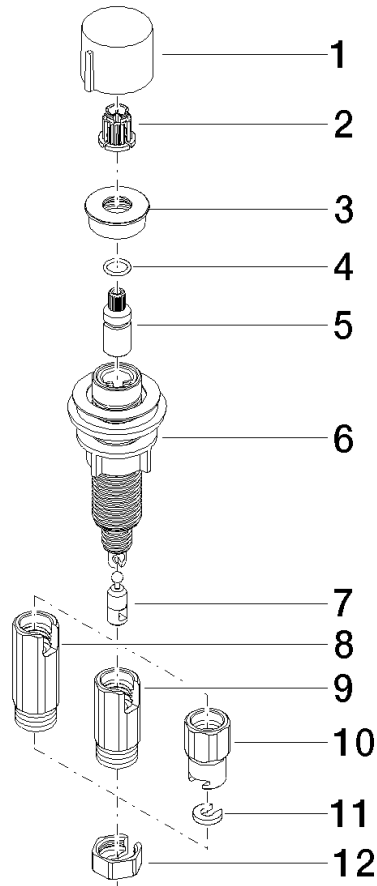

## Strainer remote control with turning knob - Durabronze (23kt Gold)

---

10 712 970 Product version from 10/1/2024

mm [inches]

### Spare parts list

| Number   | Item Number        | Designation | Number of units | Lead time |
|--|--------------------|-------------|-----------------|-----------|
| 1  | 09 20 97 030-09    | handle      | 1               | 40        |
| 2  | 90 12 12 002 00 90 | fixing cap  | 1               | 2         |
| 3  | 09 27 87 011-09    | rosette     | 1               | 40        |
| 4  | 09 14 10 042 90    | seal        | 1               | 2         |
| 5  | 09 29 06 087-09    | spindle     | 1               | -         |
| Spare part can no longer be ordered, please order the replacement item |                    |             |                 |           |
| 6  | 04 30 01 029 00 90 | adaptor     | 1               | 2         |
| 7  | 09 24 03 175 90    | adaptor     | 1               | 2         |
| 8  | 09 11 10 073-07    | connection  | 1               | 30        |
| 9  | 09 11 10 074-07    | connection  | 1               | 30        |
| 10   | 09 11 10 079-07    | connection  | 1               | 30        |
| 11   | 09 30 11 087 90    | disc        | 1               | 2         |
| 12   | 09 23 30 024-07    | nut         | 1               | 30        |