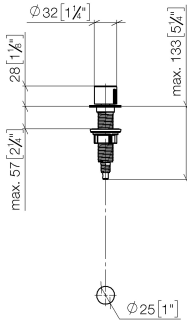

Strainer remote control with turning knob - Durabronze (23kt Gold)

---

10 712 970 Product version from 10/1/2024

mm [inches]