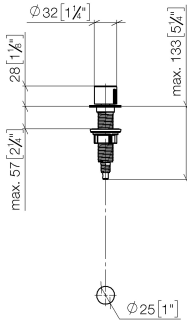

Strainer remote control with turning knob - Dark Chrome

10 712 970

- Remote control for one sink only, for cable operated kitchen drains
- Including adapter for Bowden cable

Not compatible with brushed stainless steel kitchen sinks 38 XXX 004-86.

Fits ELIO, ENO, MEM, META SQUARE, SYNC and TARA ULTRA

	Dark Chrome	10 712 970-19
	Chrome	10 712 970-00
	Brushed Platinum	10 712 970-06
	Platinum	10 712 970-08
	Durabress (23kt Gold)	10 712 970-09
	Brushed Durabress (23kt Gold)	10 712 970-28
	Matte Black	10 712 970-33
	Brushed Bronze	10 712 970-42
	Brushed Champagne (22kt Gold)	10 712 970-46
	Champagne (22kt Gold)	10 712 970-47
	Brushed Chrome	10 712 970-93
	Brushed Dark Platinum	10 712 970-99

Strainer remote control with turning knob - Dark Chrome

10 712 970

mm [inches]

Strainer remote control with turning knob - Dark Chrome

10 712 970

Parts for other
finishes can be found
here: [Chrome](#)