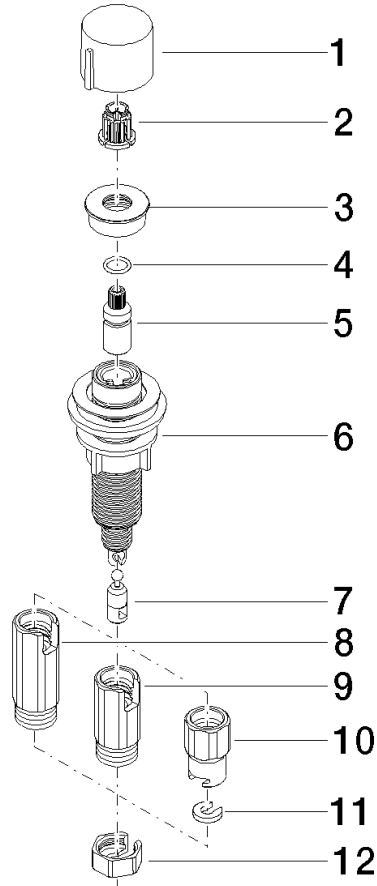

## Strainer remote control with turning knob - Brushed Bronze

10 712 970 Product version from 10/1/2024

mm [inches]

## Strainer remote control with turning knob - Brushed Bronze

10 712 970 Product version from 10/1/2024

Parts for other finishes can be found here: [Chrome](#)

### Spare parts list

Number	Item Number	Designation	Number of units	Lead time
1	09 20 97 030-42	handle	1	60
2	90 12 12 002 00 90	fixing cap	1	2
3	09 27 87 011-42	rosette	1	60
4	09 14 10 042 90	seal	1	2
5	09 29 06 087-42	spindle	1	-
Spare part can no longer be ordered, please order the replacement item				
6	04 30 01 029 00 90	adaptor	1	2
7	09 24 03 175 90	adaptor	1	2
8	09 11 10 073-07	connection	1	30
9	09 11 10 074-07	connection	1	30
10	09 11 10 079-07	connection	1	30
11	09 30 11 087 90	disc	1	2
12	09 23 30 024-07	nut	1	30