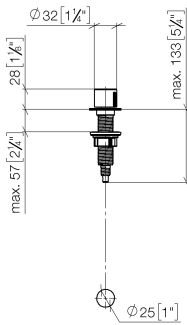

## Strainer remote control with turning knob - Brushed Bronze

10 712 970 Product version from 10/1/2024

mm [inches]

### Spare parts list

Number	Item Number	Designation	Number of units	Lead time
1	09 20 97 030-42	handle	1	60
2	90 12 12 002 00 90	fixing cap	1	2
3	09 27 87 011-42	rosette	1	60
4	09 14 10 042 90	seal	1	2
5	09 29 06 087-42	spindle	1	-
Spare part can no longer be ordered, please order the replacement item				
6	04 30 01 029 00 90	adaptor	1	2
7	09 24 03 175 90	adaptor	1	2
8	09 11 10 073-07	connection	1	30
9	09 11 10 074-07	connection	1	30
10	09 11 10 079-07	connection	1	30
11	09 30 11 087 90	disc	1	2
12	09 23 30 024-07	nut	1	30