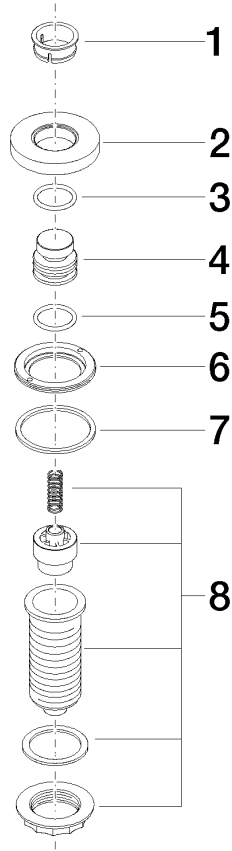

	Brushed Platinum	10 713 970-06
	Chrome	10 713 970-00
	Platinum	10 713 970-08
	Durabross (23kt Gold)	10 713 970-09
	Dark Chrome	10 713 970-19
	Brushed Durabross (23kt Gold)	10 713 970-28
	Matte Black	10 713 970-33
	Brushed Bronze	10 713 970-42
	Brushed Champagne (22kt Gold)	10 713 970-46
	Champagne (22kt Gold)	10 713 970-47
	Brushed Chrome	10 713 970-93
	Brushed Dark Platinum	10 713 970-99

# AIR SWITCH operating button, trim parts only - Brushed Platinum

10 713 970 Product version from 10/1/2024

mm [inches]

## AIR SWITCH operating button, trim parts only - Brushed Platinum

10 713 970 Product version from 10/1/2024

Parts for other finishes can be found here: [Chrome](#)

### Spare parts list

Number	Item Number	Designation	Number of units	Lead time
1	09 28 10 141 90	sleeve	1	2
2	09 27 87 012-06	rosette	1	60
3	09 14 10 507 90	seal	1	2
4	09 21 33 045-06	insert	1	10
5	09 14 10 015 90	seal	1	2
6	09 24 01 030 90	ring	1	2
7	09 14 05 037 90	seal	1	2
8	04 30 01 186 00 90	sleeve	1	2