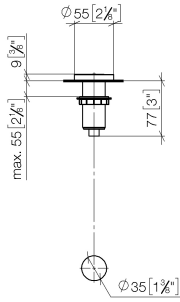

## AIR SWITCH operating button, trim parts only - Brushed Platinum

10 713 970 Product version from 10/1/2024

- For operating a garbage disposal
- Compatible with Insinkerator® garbage disposal units
- Items not available in all markets. Please contact your Dornbracht field representative.
- More information at [www.insinkerator.com](http://www.insinkerator.com)
- Fits ELIO, ENO, MEM, META SQUARE, SYNC, TARA and TARA ULTRA

# AIR SWITCH operating button, trim parts only - Brushed Platinum

10 713 970 Product version from 10/1/2024

mm [inches]

### Spare parts list

Number	Item Number	Designation	Number of units	Lead time
1	09 28 10 141 90	sleeve	1	2
2	09 27 87 012-06	rosette	1	60
3	09 14 10 507 90	seal	1	2
4	09 21 33 045-06	insert	1	10
5	09 14 10 015 90	seal	1	2
6	09 24 01 030 90	ring	1	2
7	09 14 05 037 90	seal	1	2
8	04 30 01 186 00 90	sleeve	1	2