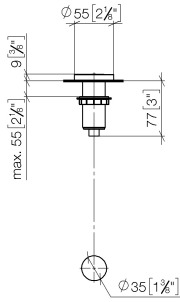

# AIR SWITCH operating button, trim parts only - Dark Chrome

10 713 970

mm [inches]