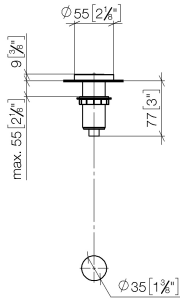

AIR SWITCH operating button, trim parts only - Brushed Champagne (22kt Gold)

10 713 970 Product version from 10/1/2024

- For operating a garbage disposal
- Compatible with Insinkerator® garbage disposal units
- Items not available in all markets. Please contact your Dornbracht field representative.
- More information at www.insinkerator.com
- Fits ELIO, ENO, MEM, META SQUARE, SYNC, TARA and TARA ULTRA

AIR SWITCH operating button, trim parts only - Brushed Champagne (22kt Gold)

10 713 970 Product version from 10/1/2024
mm [inches]

AIR SWITCH operating button, trim parts only - Brushed Champagne (22kt Gold)

10 713 970 Product version from 10/1/2024

Parts for other finishes can be found here: [Chrome](#)

Spare parts list

Number	Item Number	Designation	Number of units	Lead time
1	09 28 10 141 90	sleeve	1	2
2	09 27 87 012-46	rosette	1	30
3	09 14 10 507 90	seal	1	2
4	09 21 33 045-46	insert	1	30
5	09 14 10 015 90	seal	1	2
6	09 24 01 030 90	ring	1	2
7	09 14 05 037 90	seal	1	2
8	04 30 01 186 00 90	sleeve	1	2