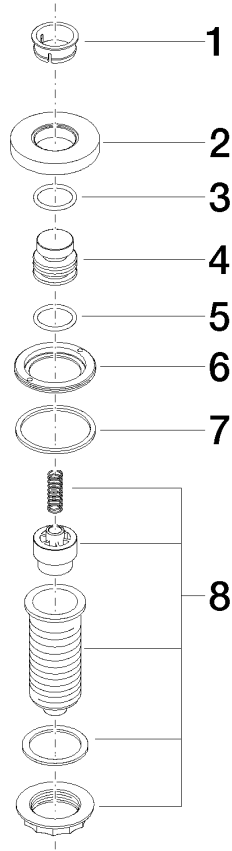

AIR SWITCH operating button, trim parts only - Brushed Champagne (22kt Gold)

10 713 970 Product version from 10/1/2024

- For operating a garbage disposal
- Compatible with Insinkerator® garbage disposal units
- Items not available in all markets. Please contact your Dornbracht field representative.
- More information at www.insinkerator.com
- Fits ELIO, ENO, MEM, META SQUARE, SYNC, TARA and TARA ULTRA

	Brushed Champagne (22kt Gold)	10 713 970-46
	Chrome	10 713 970-00
	Brushed Platinum	10 713 970-06
	Platinum	10 713 970-08
	Durabronze (23kt Gold)	10 713 970-09
	Dark Chrome	10 713 970-19
	Brushed Durabronze (23kt Gold)	10 713 970-28
	Matte Black	10 713 970-33
	Brushed Bronze	10 713 970-42
	Champagne (22kt Gold)	10 713 970-47
	Brushed Chrome	10 713 970-93
	Brushed Dark Platinum	10 713 970-99

AIR SWITCH operating button, trim parts only - Brushed Champagne (22kt Gold)

10 713 970 Product version from 10/1/2024
mm [inches]

AIR SWITCH operating button, trim parts only - Brushed Champagne (22kt Gold)

10 713 970 Product version from 10/1/2024

Parts for other finishes can be found here: [Chrome](#)

Spare parts list

Number	Item Number	Designation	Number of units	Lead time
1	09 28 10 141 90	sleeve	1	2
2	09 27 87 012-46	rosette	1	30
3	09 14 10 507 90	seal	1	2
4	09 21 33 045-46	insert	1	30
5	09 14 10 015 90	seal	1	2
6	09 24 01 030 90	ring	1	2
7	09 14 05 037 90	seal	1	2
8	04 30 01 186 00 90	sleeve	1	2