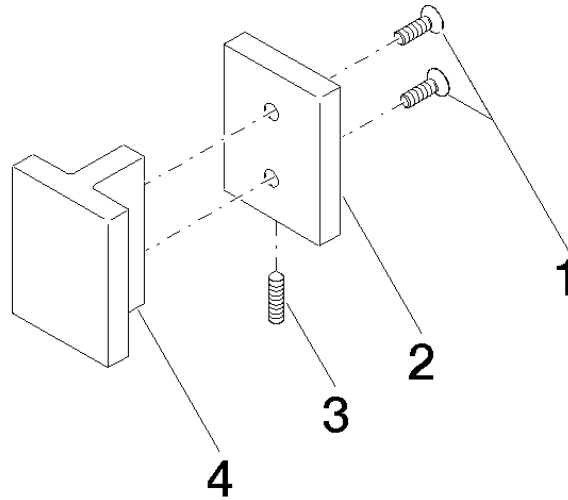

Door handle - Chrome

11 000 980

	Chrome	11 000 980-00
	Brushed Platinum	11 000 980-06
	Matte Black	11 000 980-33

Required article

Mounting bracket for one-sided glass attachment - 12 350 970 90
•For use on glass tiles i.e.

Required article

Mounting bracket for two-sided glass attachment - 12 351 970 90

Door handle - Chrome

11 000 980

mm [inches]

Door handle - Chrome

11 000 980

Spare parts list

Number	Item Number	Designation	Number of units	Lead time
1	09 30 30 170 90	screw	2	2
2	08 17 98 557-00	cover	1	10
3	04 31 11 113 00 90	pin	1	2
4	08 17 98 558-00	handle	1	10