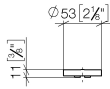

CYO Handle insert - Chrome

11 187 811

- without marking

	Chrome	11 187 811-00
	Brushed Platinum	11 187 811-06
	Platinum	11 187 811-08
	Durabress (23kt Gold)	11 187 811-09
	Dark Chrome	11 187 811-19
	Brushed Durabress (23kt Gold)	11 187 811-28
	Brushed Dark Platinum	11 187 811-99

CYO Handle insert - Chrome

11 187 811

mm [inches]

CYO Handle insert - Chrome

11 187 811

Parts for other
finishes can be found
here: Brushed
Platinum