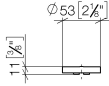

CYO Handle insert - Brushed Platinum

11 187 811

- without marking

	Brushed Platinum	11 187 811-06
	Chrome	11 187 811-00
	Platinum	11 187 811-08
	Durabress (23kt Gold)	11 187 811-09
	Dark Chrome	11 187 811-19
	Brushed Durabress (23kt Gold)	11 187 811-28
	Brushed Dark Platinum	11 187 811-99

CYO Handle insert - Brushed Platinum

11 187 811

mm [inches]

CYO Handle insert - Brushed Platinum

11 187 811

Parts for other
finishes can be found
here: [Chrome](#)