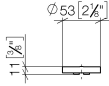

CYO Handle insert - Platinum

11 187 811

- without marking

	Platinum	11 187 811-08
	Chrome	11 187 811-00
	Brushed Platinum	11 187 811-06
	Durabress (23kt Gold)	11 187 811-09
	Dark Chrome	11 187 811-19
	Brushed Durabress (23kt Gold)	11 187 811-28
	Brushed Dark Platinum	11 187 811-99

CYO Handle insert - Platinum

11 187 811

mm [inches]

CYO Handle insert - Platinum

11 187 811

Parts for other
finishes can be found
here: [Chrome](#)