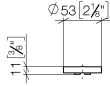

CYO Handle insert - Durabronz (23kt Gold)

11 187 811

mm [inches]

CYO Handle insert - Durabronz (23kt Gold)

11 187 811

Parts for other
finishes can be found
here: [Chrome](#)