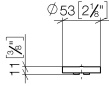

CYO Handle insert - Brushed Dark Platinum

11 187 811

mm [inches]

CYO Handle insert - Brushed Dark Platinum

11 187 811

Parts for other
finishes can be found
here: [Chrome](#)