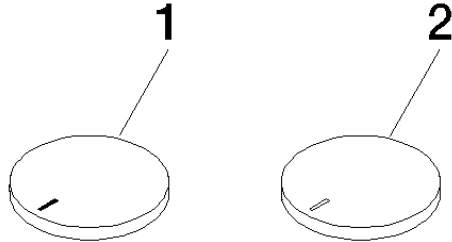

CYO Handle insert set hot & cold marking - Platinum

11 283 811 Product version from 7/1/2023

- with marking for hot and cold
- for three-hole lavatory mixers and five-hole tub sets

	Platinum	11 283 811-08
	Chrome	11 283 811-00
	Brushed Platinum	11 283 811-06
	Durabronze (23kt Gold)	11 283 811-09
	Dark Chrome	11 283 811-19
	Brushed Durabronze (23kt Gold)	11 283 811-28
	Brushed Champagne (22kt Gold)	11 283 811-46
	Champagne (22kt Gold)	11 283 811-47
	Brushed Dark Platinum	11 283 811-99

CYO Handle insert set hot & cold marking - Platinum

11 283 811 Product version from 7/1/2023

CYO Handle insert set hot & cold marking - Platinum

11 283 811 Product version from 7/1/2023

Parts for other
finishes can be found
here: [Chrome](#)