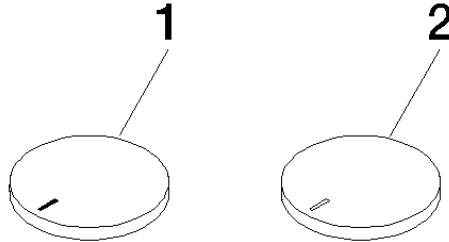

## CYO Handle insert set hot & cold marking - Brushed Durabronz (23kt Gold)

---

11 283 811 Product version from 7/1/2023

## CYO Handle insert set hot & cold marking - Brushed Durabronz (23kt Gold)

---

11 283 811 Product version from 7/1/2023

Parts for other finishes can be found here: Chrome