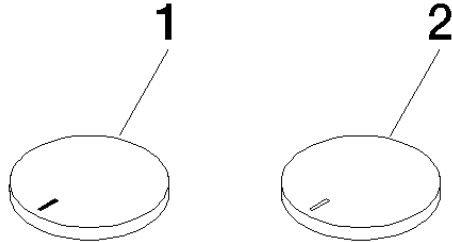

CYO Handle insert set hot & cold marking - Brushed Champagne (22kt Gold)

---

11 283 811 Product version from 7/1/2023

Parts for other finishes can be found here: [Chrome](#)

Spare parts list

Number	Item Number	Designation	Number of units	Lead time
1	11 183 811-46	lid	1	-
Spare part can no longer be ordered, please order the replacement item				
2	11 184 811-46	lid	1	-
Spare part can no longer be ordered, please order the replacement item