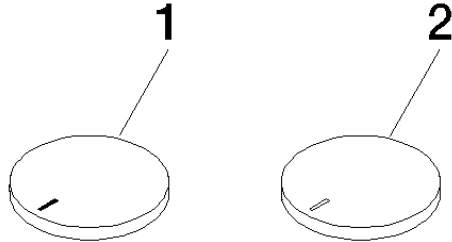

CYO Handle insert set hot & cold marking - Brushed Dark Platinum

---

11 283 811 Product version from 7/1/2023

Parts for other finishes can be found here: [Chrome](#)

Spare parts list

Number	Item Number	Designation	Number of units	Lead time
1	11 183 811-99	CYO Handle insert hot - Brushed Dark Platinum	1	20
2	11 184 811-99	CYO Handle insert cold - Brushed Dark Platinum	1	20