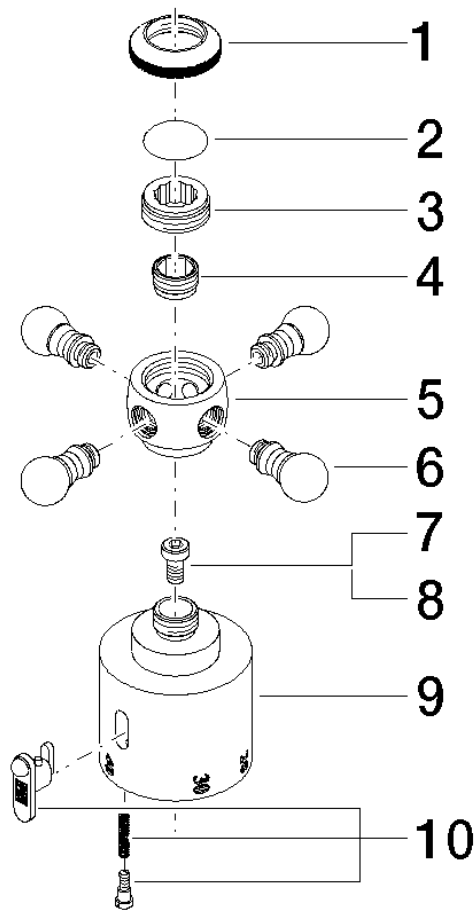

MADISON Temperature control handle - Chrome

11 420 360

	Chrome	11 420 360-00
	Brushed Platinum	11 420 360-06
	Platinum	11 420 360-08
	Durabress (23kt Gold)	11 420 360-09
	Brushed Durabress (23kt Gold)	11 420 360-28
	Brushed Dark Platinum	11 420 360-99

MADISON Temperature control handle - Chrome

11 420 360

MADISON Temperature control handle - Chrome

11 420 360

MADISON Temperature control handle - Chrome

11 420 360

Parts for other finishes can be found here: [Brushed](#) [Platinum](#)

Spare parts list

Number	Item Number	Designation	Number of units	Lead time
1	09 20 36 005-00	handle	1	10
2	09 26 01 016 90	accessories	1	2
3	09 20 83 006 90	handle	1	2
4	09 24 03 119 90	nipple	1	2
6	09 20 36 004-00	handle	4	10
7	90 30 30 027 00 90	screw	1	2
8	09 30 33 004 90	screw	1	2
10	90 21 33 020 00 90	handle	1	2