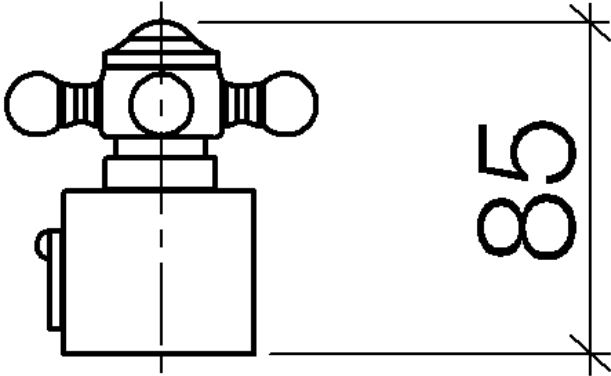

MADISON Temperature control handle - Brushed Platinum

11 420 360

	Brushed Platinum	11 420 360-06
	Chrome	11 420 360-00
	Platinum	11 420 360-08
	Durabress (23kt Gold)	11 420 360-09
	Brushed Durabress (23kt Gold)	11 420 360-28
	Brushed Dark Platinum	11 420 360-99

MADISON Temperature control handle - Brushed Platinum

11 420 360

MADISON Temperature control handle - Brushed Platinum

11 420 360

MADISON Temperature control handle - Brushed Platinum

11 420 360

Parts for other finishes can be found here: [Chrome](#)