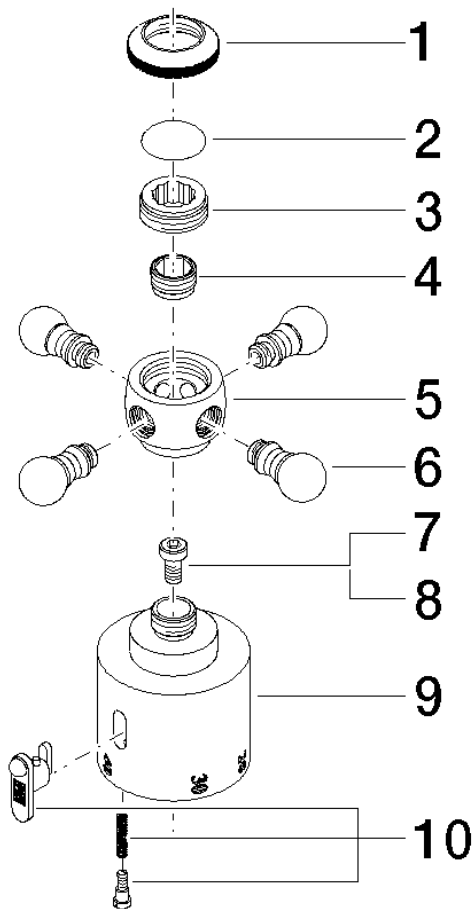

MADISON Temperature control handle - Brushed Platinum

11 420 360

	Brushed Platinum	11 420 360-06
	Chrome	11 420 360-00
	Platinum	11 420 360-08
	Durabress (23kt Gold)	11 420 360-09
	Brushed Durabress (23kt Gold)	11 420 360-28
	Brushed Dark Platinum	11 420 360-99

MADISON Temperature control handle - Brushed Platinum

11 420 360

MADISON Temperature control handle - Brushed Platinum

11 420 360

MADISON Temperature control handle - Brushed Platinum

11 420 360

Parts for other finishes can be found here: [Chrome](#)

Spare parts list

Number	Item Number	Designation	Number of units	Lead time
1	09 20 36 005-06	handle	1	10
2	09 26 01 016 90	accessories	1	2
3	09 20 83 006 90	handle	1	2
4	09 24 03 119 90	nipple	1	2
6	09 20 36 004-06	handle	4	10
7	90 30 30 027 00 90	screw	1	2
8	09 30 33 004 90	screw	1	2
10	90 21 33 020 00 90	handle	1	2