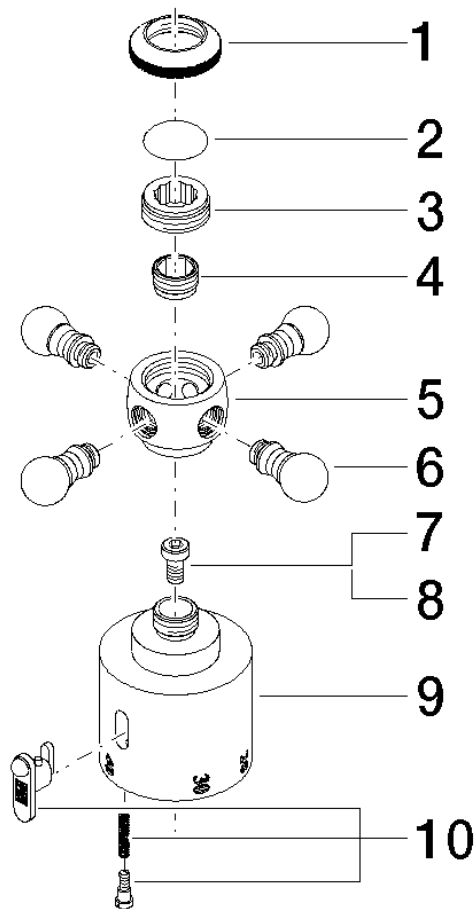

MADISON Temperature control handle - Durabronz (23kt Gold)

11 420 360

	Durabronz (23kt Gold)	11 420 360-09
	Chrome	11 420 360-00
	Brushed Platinum	11 420 360-06
	Platinum	11 420 360-08
	Brushed Durabronz (23kt Gold)	11 420 360-28
	Brushed Dark Platinum	11 420 360-99

MADISON Temperature control handle - Durabronz (23kt Gold)

11 420 360

MADISON Temperature control handle - Durabronz (23kt Gold)

11 420 360

MADISON Temperature control handle - Durabronz (23kt Gold)

11 420 360

Parts for other finishes can be found here: [Chrome](#)

Spare parts list

Number	Item Number	Designation	Number of units	Lead time
1	09 20 36 005-09	handle	1	40
2	09 26 01 016 90	accessories	1	2
3	09 20 83 006 90	handle	1	2
4	09 24 03 119 90	nipple	1	2
6	09 20 36 004-09	handle	4	40
7	90 30 30 027 00 90	screw	1	2
8	09 30 33 004 90	screw	1	2
10	90 21 33 020 00 90	handle	1	2