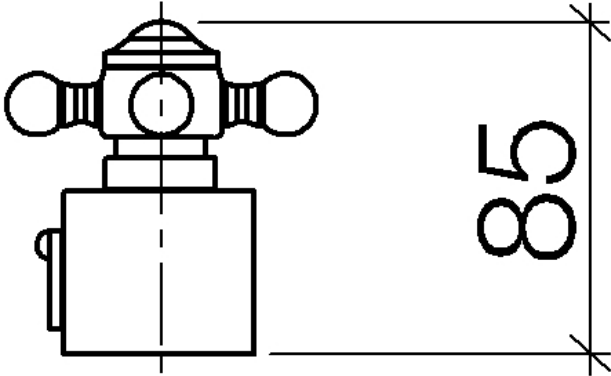

MADISON Temperature control handle - Durabronz (23kt Gold)

11 420 360

	Durabronz (23kt Gold)	11 420 360-09
	Chrome	11 420 360-00
	Brushed Platinum	11 420 360-06
	Platinum	11 420 360-08
	Brushed Durabronz (23kt Gold)	11 420 360-28
	Brushed Dark Platinum	11 420 360-99

MADISON Temperature control handle - Durabronz (23kt Gold)

11 420 360

MADISON Temperature control handle - Durabronz (23kt Gold)

11 420 360

MADISON Temperature control handle - Durabronz (23kt Gold)

11 420 360