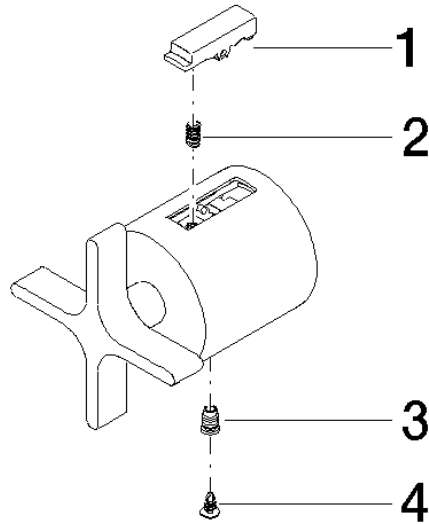

VAIA Volume control handle - Chrome

11 431 809

VAIA Volume control handle - Chrome

11 431 809

mm [inches]

VAIA Volume control handle - Chrome

11 431 809

Parts for other finishes can be found here: [Brushed](#)
[Platinum](#)

Spare parts list

Number	Item Number	Designation	Number of units	Lead time
1	09 21 33 050 90	handle	1	2
2	90 16 02 027 00 90	spring	1	2
3	09 31 11 511 90	pin	1	2
4	09 31 20 521 90	plug	1	2