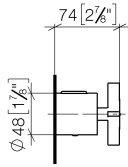

VAIA Volume control handle - Dark Chrome

11 431 809

VAIA Volume control handle - Dark Chrome

11 431 809

mm [inches]

VAIA Volume control handle - Dark Chrome

11 431 809

Parts for other finishes can be found here: [Chrome](#)

Spare parts list

Number	Item Number	Designation	Number of units	Lead time
1	09 21 33 050 90	handle	1	2
2	90 16 02 027 00 90	spring	1	2
3	09 31 11 511 90	pin	1	2
4	09 31 20 521 90	plug	1	2