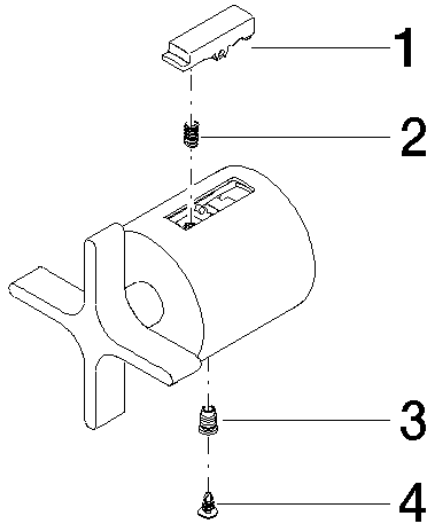

VAIA Volume control handle - Dark Chrome

11 431 809

VAIA Volume control handle - Dark Chrome

11 431 809

mm [inches]

VAIA Volume control handle - Dark Chrome

11 431 809

Parts for other finishes can be found here: [Chrome](#)

Spare parts list

Number	Item Number	Designation	Number of units	Lead time
1	09 21 33 050 90	handle	1	2
2	90 16 02 027 00 90	spring	1	2
3	09 31 11 511 90	pin	1	2
4	09 31 20 521 90	plug	1	2