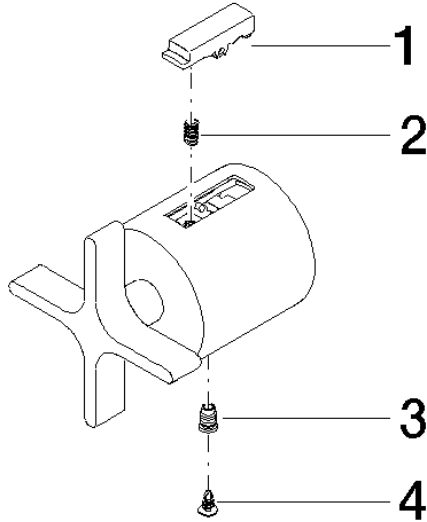

VAIA Volume control handle - Brushed Champagne (22kt Gold)

11 431 809

VAIA Volume control handle - Brushed Champagne (22kt Gold)

11 431 809

mm [inches]

VAIA Volume control handle - Brushed Champagne (22kt Gold)

11 431 809

Parts for other finishes can be found here: [Chrome](#)

Spare parts list

Number	Item Number	Designation	Number of units	Lead time
1	09 21 33 050 90	handle	1	2
2	90 16 02 027 00 90	spring	1	2
3	09 31 11 511 90	pin	1	2
4	09 31 20 521 90	plug	1	2