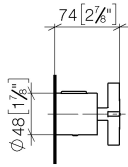

VAIA Volume control handle - Brushed Dark Platinum

11 431 809

VAIA Volume control handle - Brushed Dark Platinum

11 431 809

mm [inches]

VAIA Volume control handle - Brushed Dark Platinum

11 431 809

Parts for other finishes can be found here: [Chrome](#)

Spare parts list

Number	Item Number	Designation	Number of units	Lead time
1	09 21 33 050 90	handle	1	2
2	90 16 02 027 00 90	spring	1	2
3	09 31 11 511 90	pin	1	2
4	09 31 20 521 90	plug	1	2