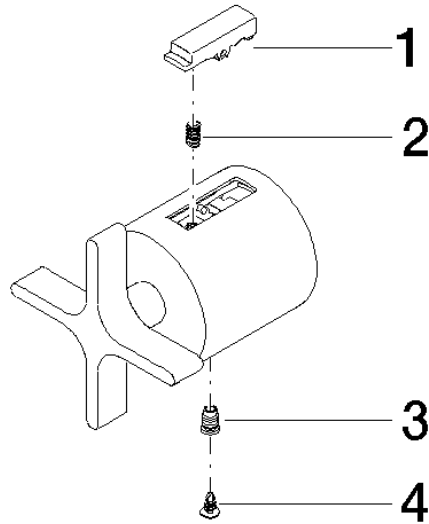

VAIA Volume control handle - Brushed Dark Platinum

11 431 809

VAIA Volume control handle - Brushed Dark Platinum

11 431 809

mm [inches]

VAIA Volume control handle - Brushed Dark Platinum

11 431 809

Parts for other finishes can be found here: [Chrome](#)

Spare parts list

Number	Item Number	Designation	Number of units	Lead time
1	09 21 33 050 90	handle	1	2
2	90 16 02 027 00 90	spring	1	2
3	09 31 11 511 90	pin	1	2
4	09 31 20 521 90	plug	1	2