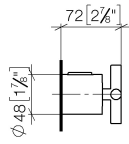

TARA Volume control handle - Matte White

11 431 892

TARA Volume control handle - Matte White

11 431 892

mm [inches]

TARA Volume control handle - Matte White

11 431 892

Parts for other
finishes can be found
here: [Chrome](#)